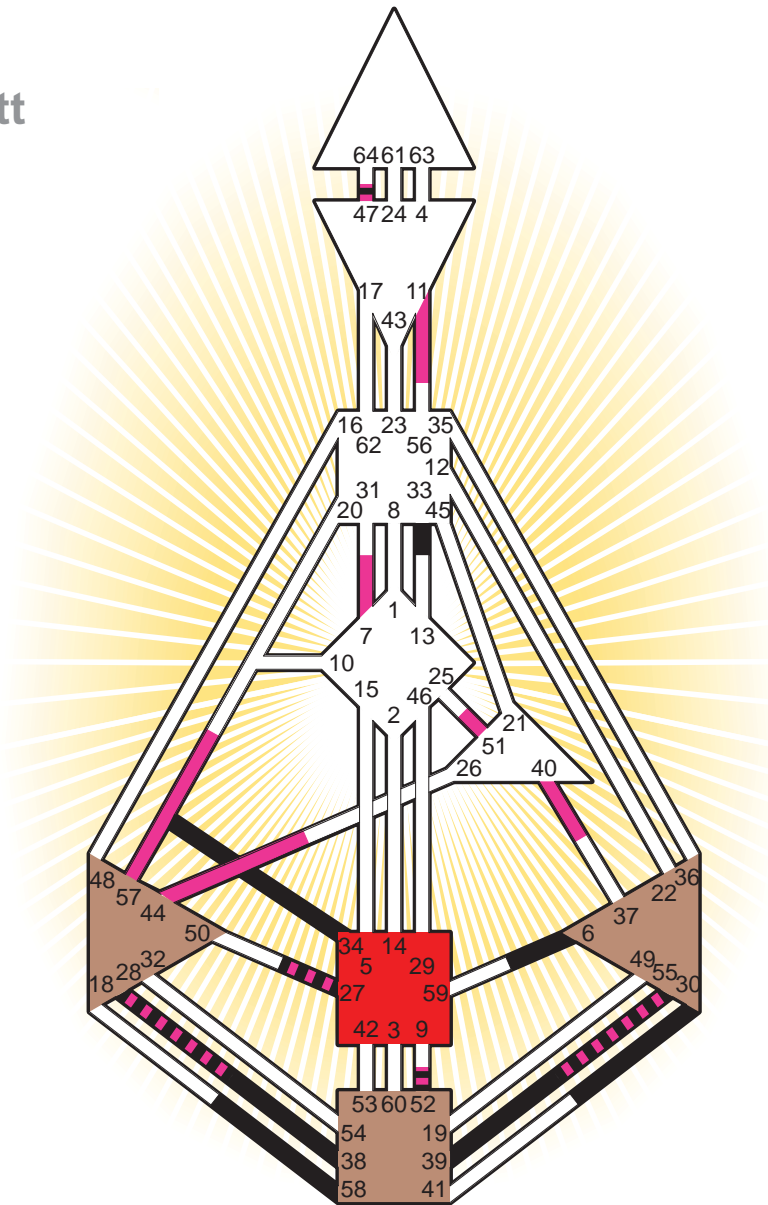

Definition Type

- No Definition
- Single Definition
- Split Definition
- Triple Split Definition
- Quadruple Split Definition

Mode

- To Wait
- To Do

Defined Centers

- Throat
- Head
- Ji
- Heart
- Sacral
- Root

Awareness

- Mental (Ajna)
- Intuitive (Spleen)
- Emotional (Solar Plexus)

	☉	⊕	☾	♋	♌	♍	♎	♏	♐	♑	♒	♓	
Personality	<u>38.6</u>	<u>39.6</u>	<u>34.1</u>	<u>28.3</u>	27.3	58.4	30.4	30.6	47.3	6.3	<u>55.4</u>	33.6	52.5
Design	<u>57.2</u>	<u>51.2</u>	<u>47.4</u>	<u>28.5</u>	<u>27.5</u>	<u>28.5</u>	44.6	11.2	40.4	47.3	<u>55.3</u>	7.1	52.6