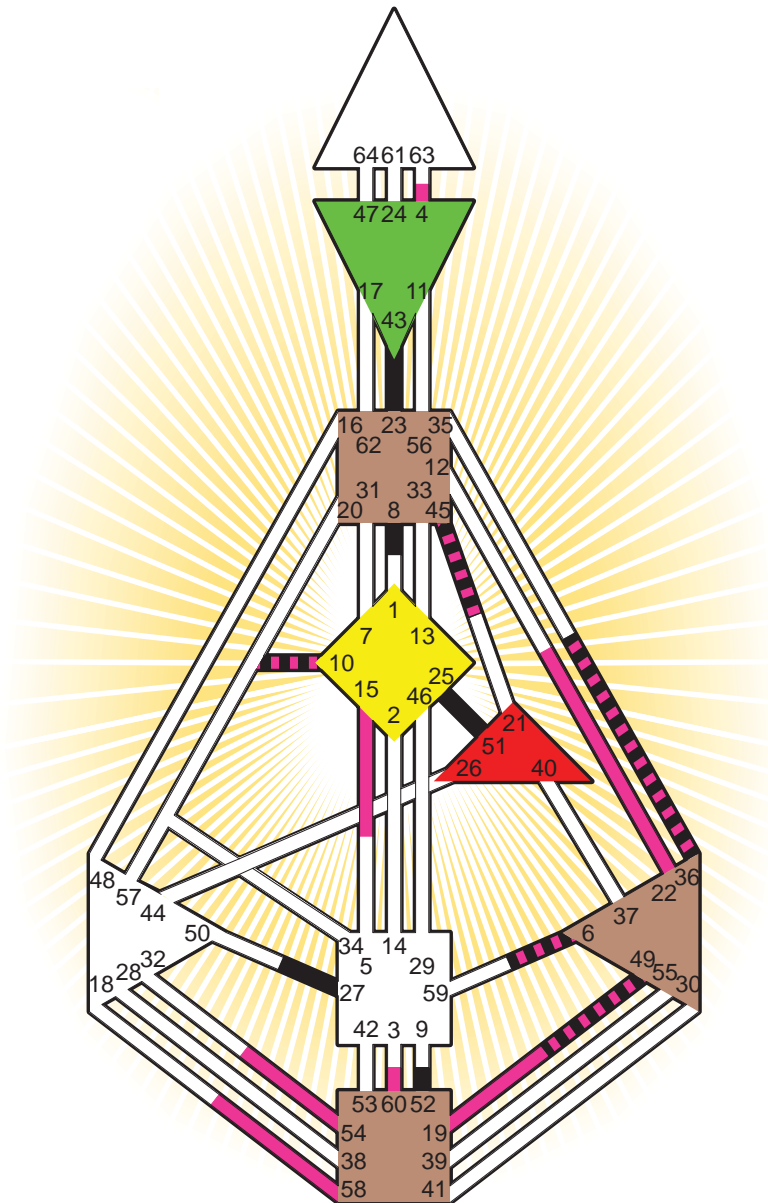

ZEN HUMAN DESIGN

INDIVIDUAL CHART

Salvador Dali

Personality

Figueras, E
 11. May 1904
 08:45:00 GMT
 08:45:00 GMT

Design

12. February 1904
 08:23:10 GMT

Rodden Rating **AA**

Definition Type

- No Definition
- Single Definition
- Split Definition
- Triple Split Definition
- Quadruple Split Definition

Mode

- To Wait
- To Do

Defined Centers

- Throat
- Head
- Ji
- Heart
- Sacral
- Root

Awareness

- Mental (Ajna)
- Intuitive (Spleen)
- Emotional (Solar Plexus)

	☉	⊕	☾	♋	♌	♍	♎	♏	♐	♑	♒	♓	
Personality	<u>23.2</u>	<u>43.2</u>	<u>25.5</u>	6.4	36.4	<u>23.5</u>	27.3	8.1	<u>51.2</u>	<u>49.2</u>	10.2	52.1	45.3
Design	<u>49.4</u>	4.4	<u>58.4</u>	6.6	36.6	<u>60.1</u>	54.1	22.2	36.4	<u>19.6</u>	10.1	15.6	45.2