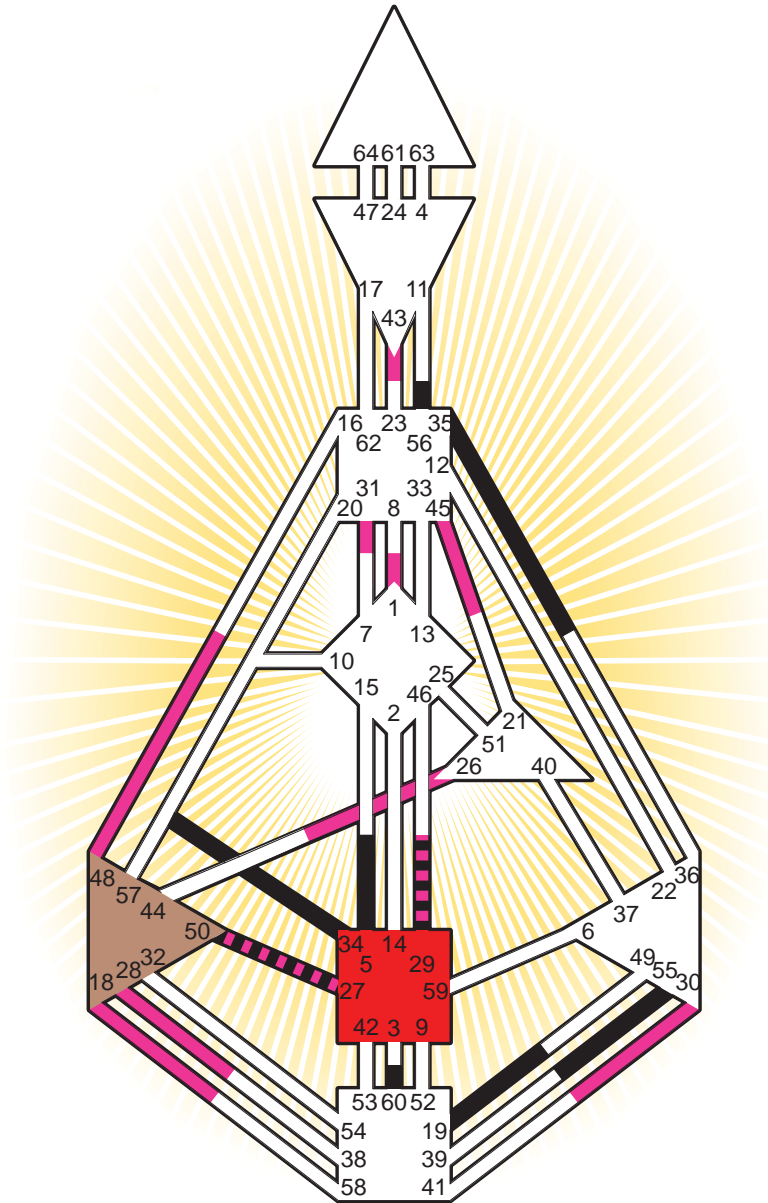

ZEN HUMAN DESIGN

INDIVIDUAL CHART

Geena Davis

Personality

Wareham, MA
 21. January 1956
 00:06:00 EST
 05:06:00 GMT

Design

26. October 1955
 08:14:44 GMT

Rodden Rating **AA**

Definition Type

- No Definition
- Single Definition
- Split Definition
- Triple Split Definition
- Quadruple Split Definition

Mode

- To Wait
- To Do

Defined Centers

- Throat
- Head
- Ji
- Heart
- Sacral
- Root

Awareness

- Mental (Ajna)
- Intuitive (Spleen)
- Emotional (Solar Plexus)

	☉	⊕	☾	♋	♌	♍	♎	♏	♐	♑	♒	♓	
Personality	60.5	56.5	27.2	5.6	35.6	19.6	55.5	34.5	29.6	34.1	56.5	50.5	29.4
Design	28.1	27.1	30.6	26.2	45.2	48.6	1.4	18.5	29.4	43.3	31.1	50.2	29.5