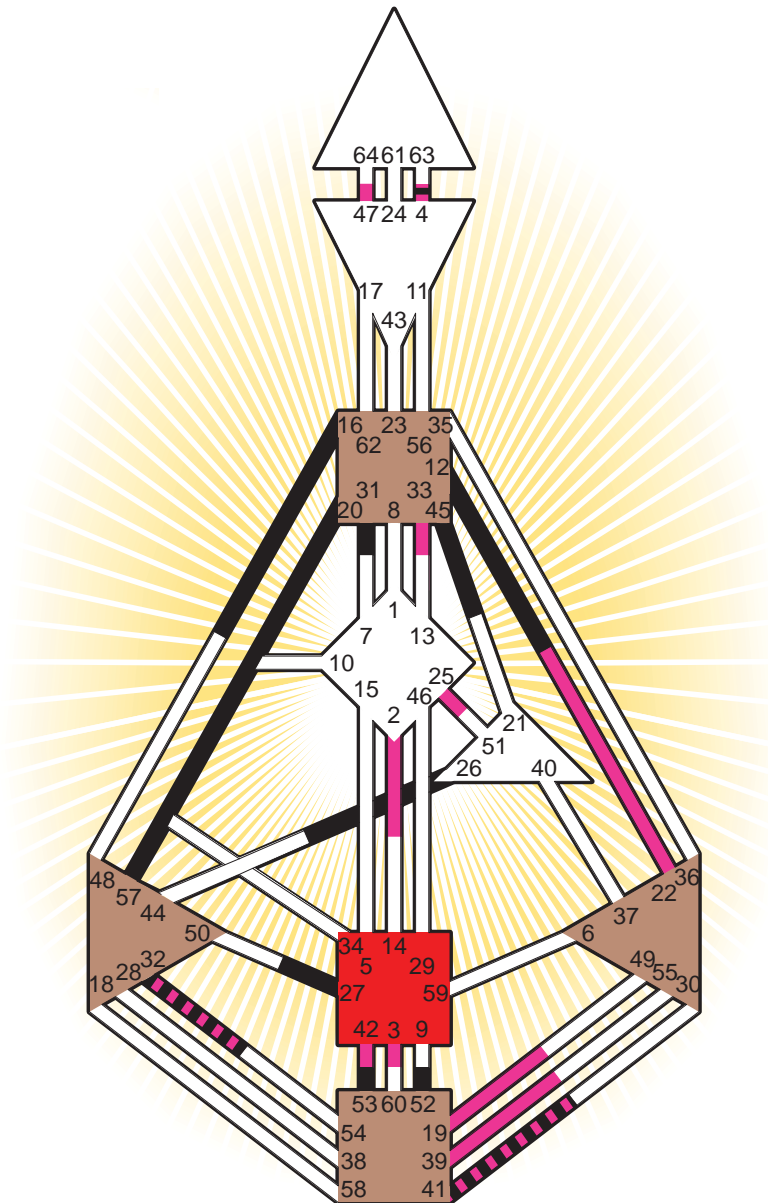

ZEN HUMAN DESIGN

INDIVIDUAL CHART

John Edwards

Personality

Seneca, SC
 10. June 1953
 07:02:00 EST
 12:02:00 GMT

Design

12. March 1953
 04:12:39 GMT

Rodden Rating **AA**

Definition Type

- No Definition
- Single Definition
- Split Definition
- Triple Split Definition
- Quadruple Split Definition

Mode

- To Wait
- To Do

Defined Centers

- Throat
- Head
- Ji
- Heart
- Sacral
- Root

Awareness

- Mental (Ajna)
- Intuitive (Spleen)
- Emotional (Solar Plexus)

	☉	⊕	☾	♋	♌	♍	♎	♏	♐	♑	♒	♓	
Personality	45.3	26.3	<u>20.6</u>	41.3	31.3	52.5	27.3	<u>12.6</u>	16.2	<u>57.6</u>	<u>53.2</u>	32.1	4.3
Design	<u>22.5</u>	47.5	41.4	19.5	33.5	25.5	3.3	<u>42.4</u>	2.5	32.6	39.6	32.3	4.3