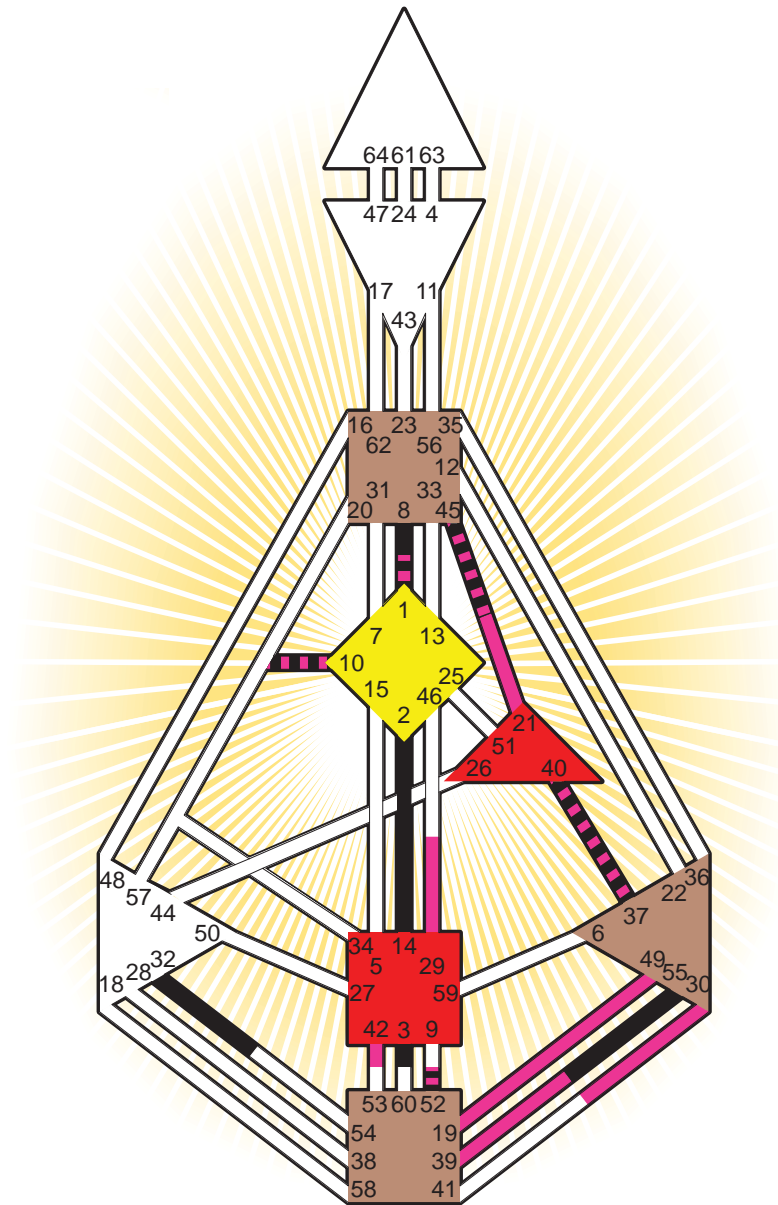

Definition Type

- No Definition
- Single Definition
- Split Definition
- Triple Split Definition
- Quadruple Split Definition

Mode

- To Wait
- To Do

Defined Centers

- Throat
- Head
- Ji
- Heart
- Sacral
- Root

Awareness

- Mental (Ajna)
- Intuitive (Spleen)
- Emotional (Solar Plexus)

	☉	⊕	☾	♋	♌	♍	♎	♏	♐	♑	♒	♓	
Personality	<u>8.1</u>	<u>14.1</u>	<u>32.6</u>	<u>40.1</u>	<u>37.1</u>	<u>3.5</u>	<u>3.3</u>	<u>1.2</u>	<u>2.4</u>	<u>55.3</u>	<u>10.6</u>	<u>52.3</u>	<u>45.4</u>
Design	<u>30.3</u>	<u>29.3</u>	<u>39.5</u>	<u>40.4</u>	<u>37.4</u>	<u>19.4</u>	<u>21.5</u>	<u>1.3</u>	<u>42.6</u>	<u>49.6</u>	<u>10.6</u>	<u>52.2</u>	<u>45.3</u>