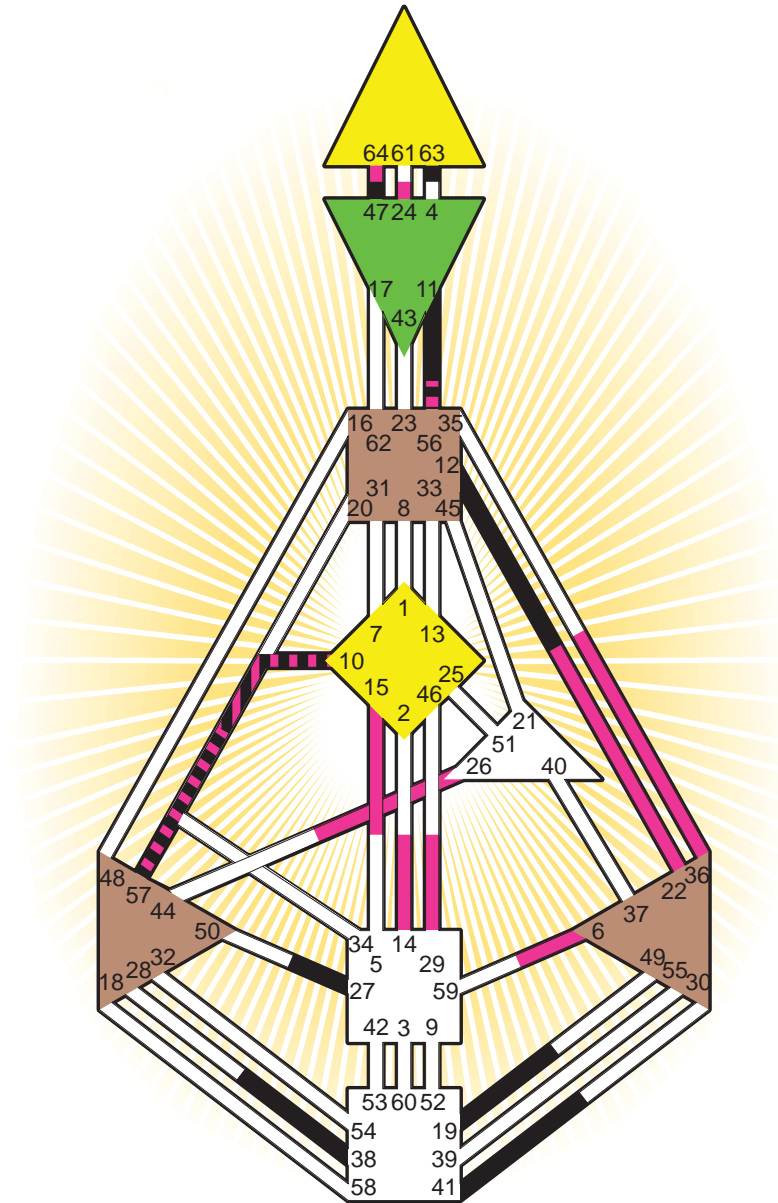

ZEN HUMAN DESIGN

INDIVIDUAL CHART

Pope Francis I

Personality

Buenos Aires, RA
 17. December 1936
 21:00:00 AST/S
 00:00:00 GMT

Design

21. September 1936
 02:06:44 GMT

Rodden Rating **AA**

Definition Type

- No Definition
- Single Definition
- Split Definition
- Triple Split Definition
- Quadruple Split Definition

Mode

- To Wait
- To Do

Defined Centers

- Throat
- Head
- Ji
- Heart
- Sacral
- Root

Awareness

- Mental (Ajna)
- Intuitive (Spleen)
- Emotional (Solar Plexus)

	☉	⊕	☾	♈	♉	♊	♋	♌	♍	♎	♏	♐	♑
Personality	<u>11.4</u>	<u>12.4</u>	<u>19.6</u>	<u>11.2</u>	<u>12.2</u>	<u>38.3</u>	<u>41.6</u>	<u>57.5</u>	<u>10.6</u>	<u>63.6</u>	<u>27.5</u>	<u>47.3</u>	<u>56.3</u>
Design	<u>6.6</u>	<u>36.6</u>	<u>14.3</u>	<u>10.1</u>	<u>15.1</u>	<u>57.1</u>	<u>57.6</u>	<u>29.3</u>	<u>26.1</u>	<u>22.2</u>	<u>24.2</u>	<u>64.6</u>	<u>56.3</u>