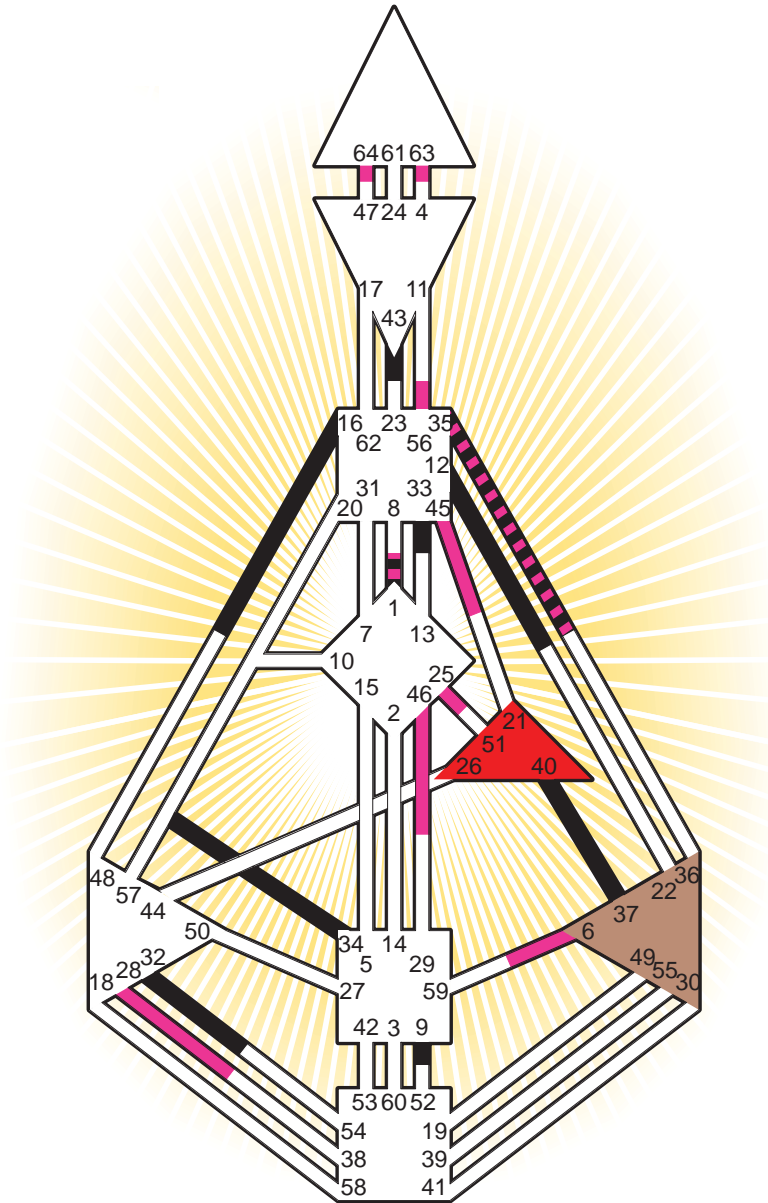

Anna Freud

Personality

Vienna, A
 3. December 1895
 15:15:00 MET
 14:15:00 GMT

Design

6. September 1895
 01:52:28 GMT

Rodden Rating **A**

Definition Type

- No Definition
- Single Definition
- Split Definition
- Triple Split Definition
- Quadruple Split Definition

Mode

- To Wait
- To Do

Defined Centers

- Throat
- Head
- Ji
- Heart
- Sacral
- Root

Awareness

- Mental (Ajna)
- Intuitive (Spleen)
- Emotional (Solar Plexus)

	☉	⊕	☾	♋	♌	♍	♎	♏	♐	♑	♒	♓	
Personality	9.6	16.6	12.6	<u>37.3</u>	<u>40.3</u>	34.2	32.4	43.6	33.2	1.1	43.3	35.6	35.1
Design	64.2	63.2	25.6	63.2	64.2	46.2	46.5	6.3	56.5	28.2	1.4	45.2	35.2