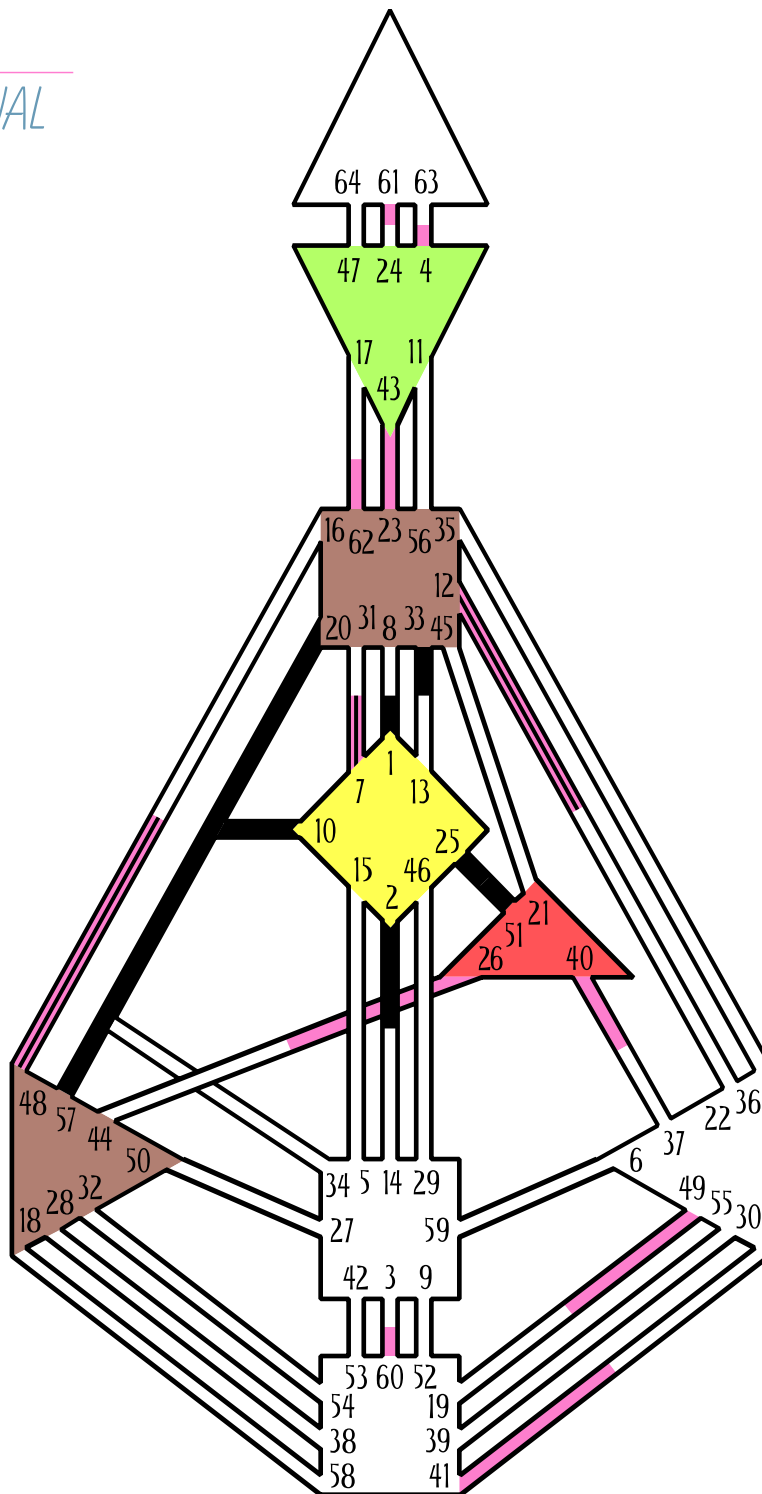

13:28:25 UT

Definition Type

- No definition
- Single definition
- Split definition
- Triple Split
- Quadruple Split

Mode

- To wait
- To do

Defined Centers

- Head
- Ajna
- Throat
- Ji
- Heart
- Spleen
- Solar Plexus
- Sacral
- Root

Uranus Opposition

11.1 1986.12.15 – 1987.10.16

11.1 1986.12.15 – 1987.10.16

☉	⊕	☾	♊	♋	♌	♍	♎	♏	♐	♑	♒	♓
51.5	57.5	51.1	2.1	1.1	25.3	20.6	7.6	10.1	7.3	12.1	48.3	33.6
61.1	62.1	41.3	23.3	43.3	60.1	49.5	40.2	26.1	4.3	12.1	48.4	7.2