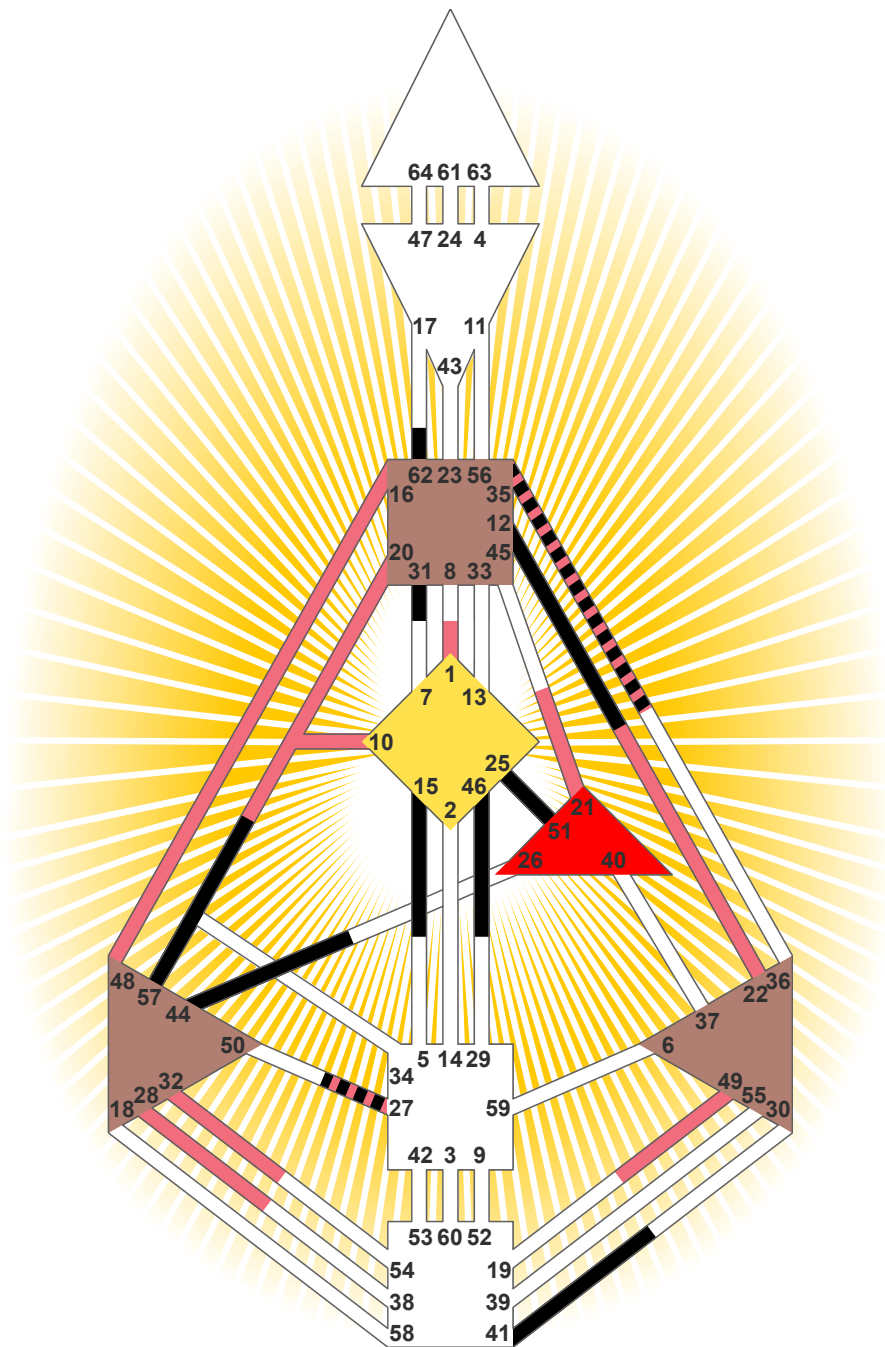

Definition Type

- No Definition
- Single Definition
- Split Definition
- Triple Split Definition
- Quadruple Split Definition

Mode

- To Wait
- To Do

Defined Centers

- Throat
- Head
- Ji
- Heart
- Sacral
- Root

Awareness

- Mental (Ajna)
- Intuitiv (Spleen)
- Emotional (Solar Plexus)

	☉	☊	☋	♋	♌	♍	♎	♏	♐	♑	♒	♓	
Personality	31.2	41.2	27.4	25.6	46.6	62.5	15.3	51.5	12.3	57.5	44.4	35.4	35.1
Design	27.4	28.4	10.6	21.1	48.1	21.3	22.2	49.1	20.5	32.1	1.1	35.1	16.4