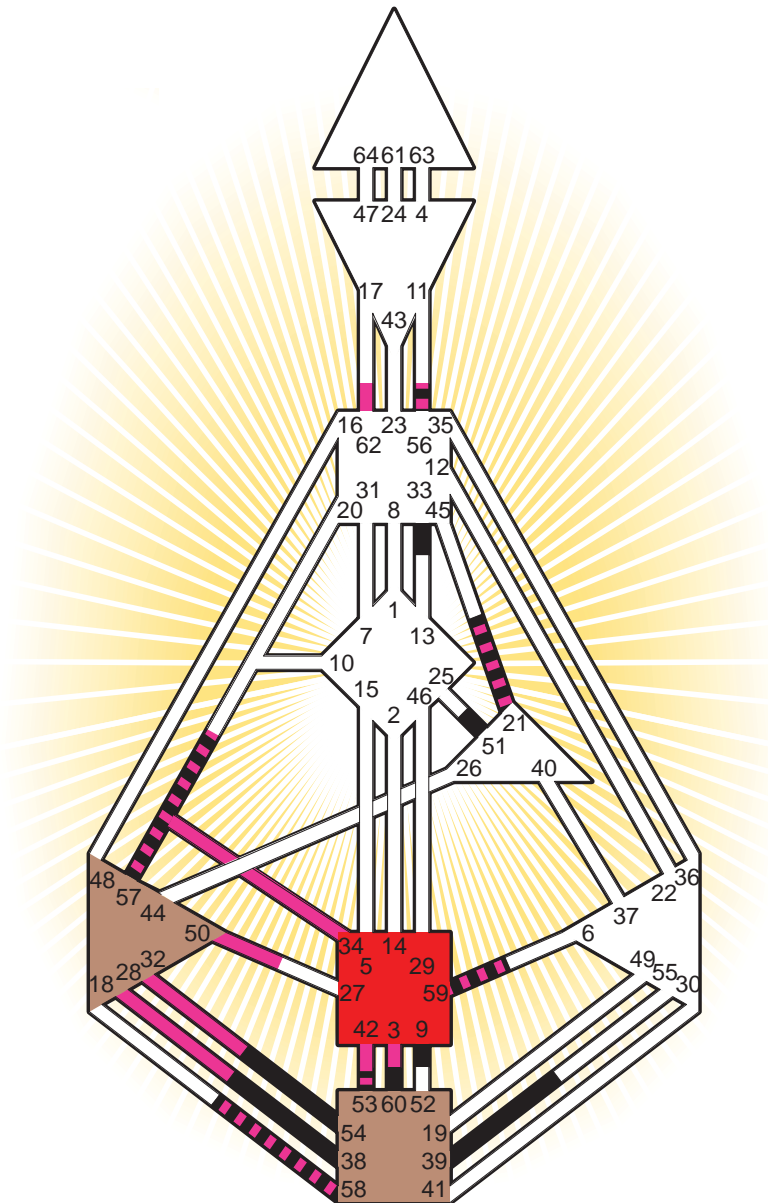

ZEN HUMAN DESIGN

INDIVIDUAL CHART

James Earl Jones

Personality

Arkabutla, MS
 17. January 1931
 06:05:00 CST
 12:05:00 GMT

Design

22. October 1930
 13:32:26 GMT

Rodden Rating **B**

Definition Type

- No Definition
- Single Definition
- Split Definition
- Triple Split Definition
- Quadruple Split Definition

Mode

- To Wait
- To Do

Defined Centers

- Throat
- Head
- Ji
- Heart
- Sacral
- Root

Awareness

- Mental (Ajna)
- Intuitive (Spleen)
- Emotional (Solar Plexus)

	☉	⊕	☾	♈	♉	♊	♋	♌	♍	♎	♏	♐	♑
Personality	<u>60.1</u>	<u>56.1</u>	<u>38.3</u>	<u>51.4</u>	<u>57.4</u>	<u>58.3</u>	<u>9.6</u>	<u>33.4</u>	<u>39.5</u>	<u>54.1</u>	<u>21.3</u>	<u>59.6</u>	<u>53.5</u>
Design	<u>50.3</u>	<u>3.3</u>	<u>28.6</u>	<u>42.4</u>	<u>32.4</u>	<u>57.4</u>	<u>34.6</u>	<u>56.5</u>	<u>53.6</u>	<u>58.4</u>	<u>21.4</u>	<u>59.6</u>	<u>62.1</u>