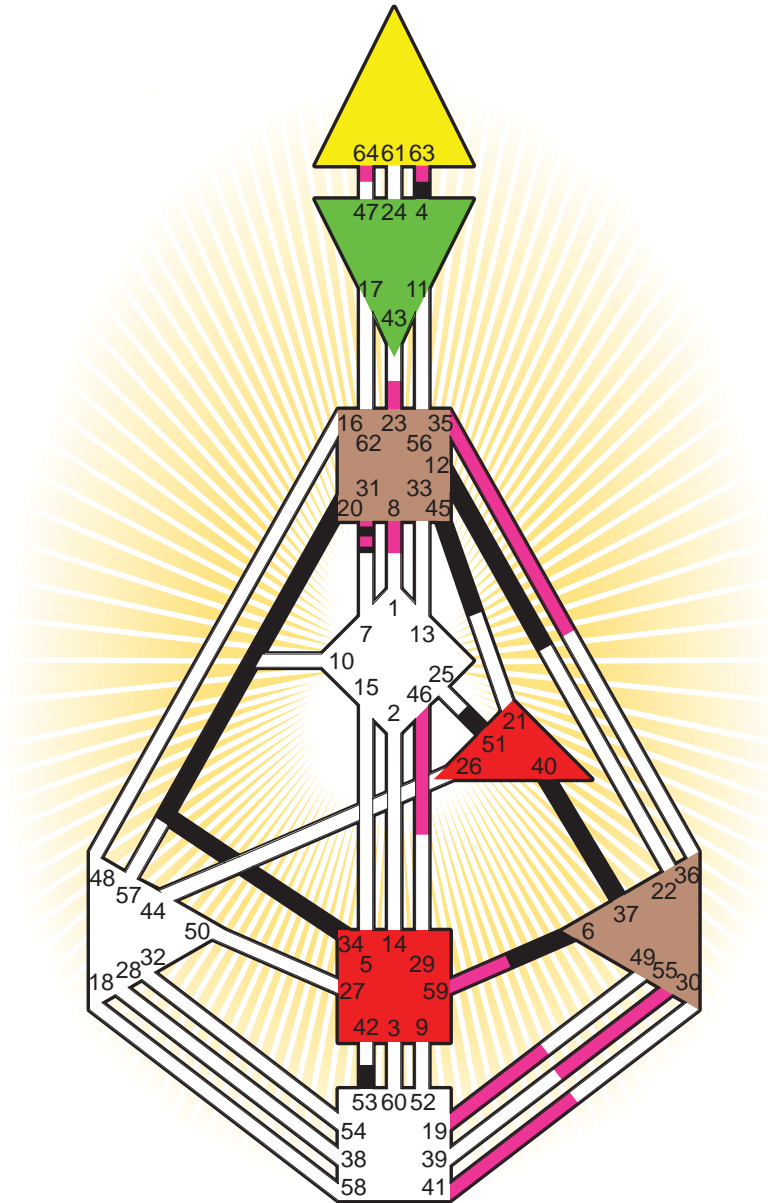

ZEN HUMAN DESIGN

INDIVIDUAL CHART

Ted Kaczynski

Personality

Chicago, IL
 22. May 1942
 10:45:00 CWT
 15:45:00 GMT

Design

22. February 1942
 03:59:06 GMT

Rodden Rating **AA**

Definition Type

- No Definition
- Single Definition
- Split Definition
- Triple Split Definition
- Quadruple Split Definition

Mode

- To Wait
- To Do

Defined Centers

- Throat
- Ji
- Sacral
- Head
- Heart
- Root

Awareness

- Mental (Ajna)
- Intuitive (Spleen)
- Emotional (Solar Plexus)

	☉	⊕	☾	♋	♌	♍	♎	♏	♐	♑	♒	♓	
Personality	<u>20.1</u>	<u>34.1</u>	4.4	<u>40.4</u>	<u>37.4</u>	45.6	51.4	53.2	12.4	<u>20.2</u>	<u>20.1</u>	<u>6.5</u>	31.2
Design	55.3	<u>59.3</u>	23.4	64.3	<u>63.3</u>	19.5	41.4	23.4	35.1	23.4	8.3	46.2	31.3