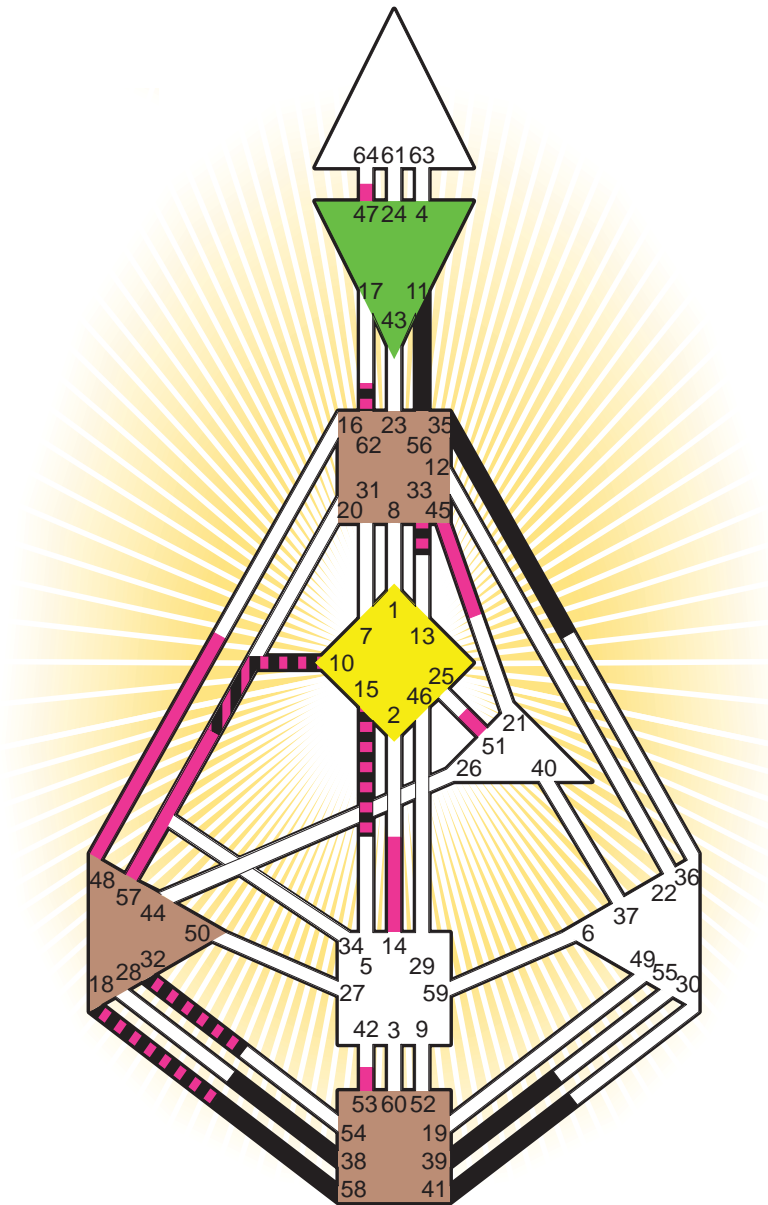

ZEN HUMAN DESIGN

INDIVIDUAL CHART

Diane Keaton

Personality

Los Angeles, CA
 5. January 1946
 02:49:00 PST
 10:49:00 GMT

Design

10. October 1945
 04:33:34 GMT

Rodden Rating **AA**

Definition Type

- No Definition
- Single Definition
- Split Definition
- Triple Split Definition
- Quadruple Split Definition

Mode

- To Wait
- To Do

Defined Centers

- Throat
- Head
- Ji
- Heart
- Sacral
- Root

Awareness

- Mental (Ajna)
- Intuitive (Spleen)
- Emotional (Solar Plexus)

	☉	⊕	☾	♋	♌	♍	♎	♏	♐	♑	♒	♓	
Personality	38.6	39.6	41.6	15.2	10.2	11.2	58.5	56.1	32.5	62.2	35.4	18.6	33.4
Design	57.2	51.2	14.6	15.6	10.6	32.2	47.3	53.3	48.1	62.4	45.1	18.3	33.5