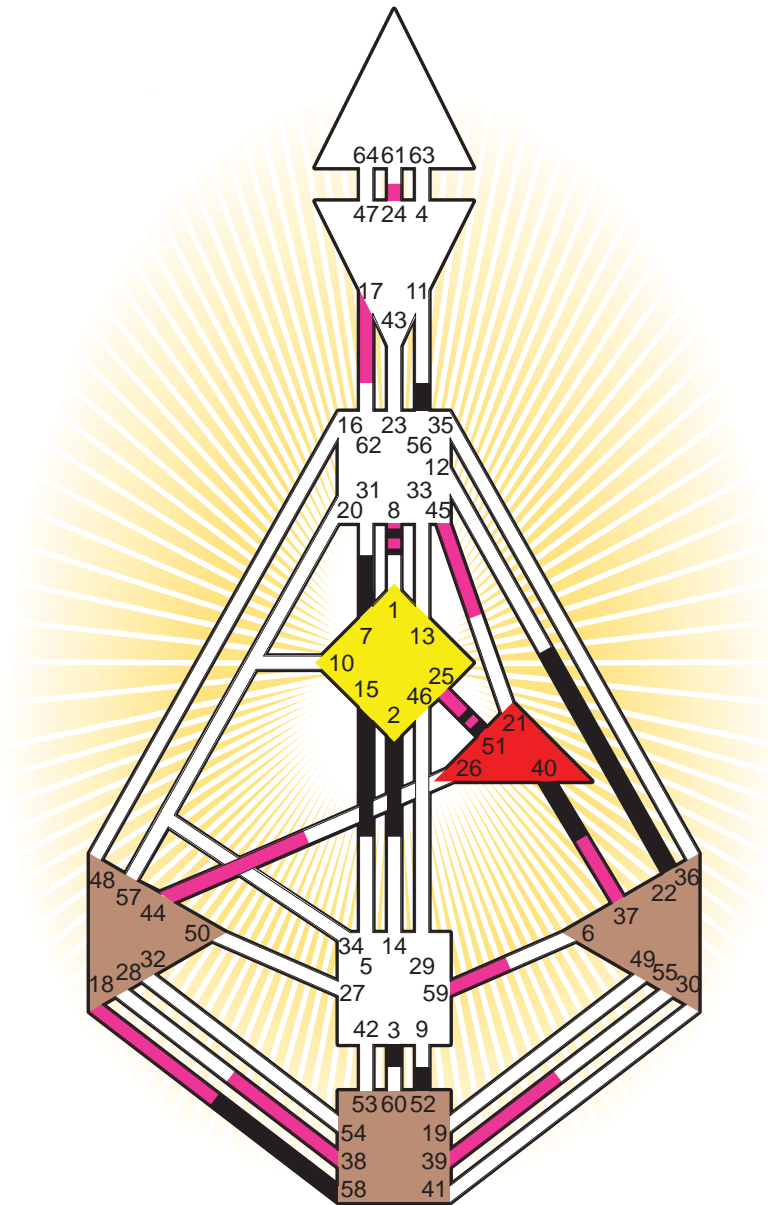

ZEN HUMAN DESIGN

INDIVIDUAL CHART

Helen Keller

Personality

Tuscumbia, AL
27. June 1880
16:02:00 LMT
21:52:48 GMT

Design

28. March 1880
20:02:32 GMT

Rodden Rating **DD**

Definition Type

- ☐ No Definition
- ☐ Single Definition
- ☒ Split Definition
- ☐ Triple Split Definition
- ☐ Quadruple Split Definition

Mode

- ☒ To Wait
- ☐ To Do

Defined Centers

- ☐ Throat
- ☐ Head
- ☒ Ji
- ☒ Heart
- ☐ Sacral
- ☒ Root

Awareness

- ☐ Mental (Ajna)
- ☒ Intuitive (Spleen)
- ☒ Emotional (Solar Plexus)

	☉	⊕	☾	♋	♌	♍	♎	♏	♐	♑	♒	♓	
Personality	52.3	<u>58.3</u>	22.2	<u>58.3</u>	52.3	56.5	15.5	7.3	<u>51.2</u>	3.2	<u>40.1</u>	2.1	8.4
Design	17.5	<u>18.5</u>	44.2	38.2	39.2	17.6	<u>37.6</u>	45.6	<u>25.1</u>	<u>51.3</u>	59.6	24.4	8.2