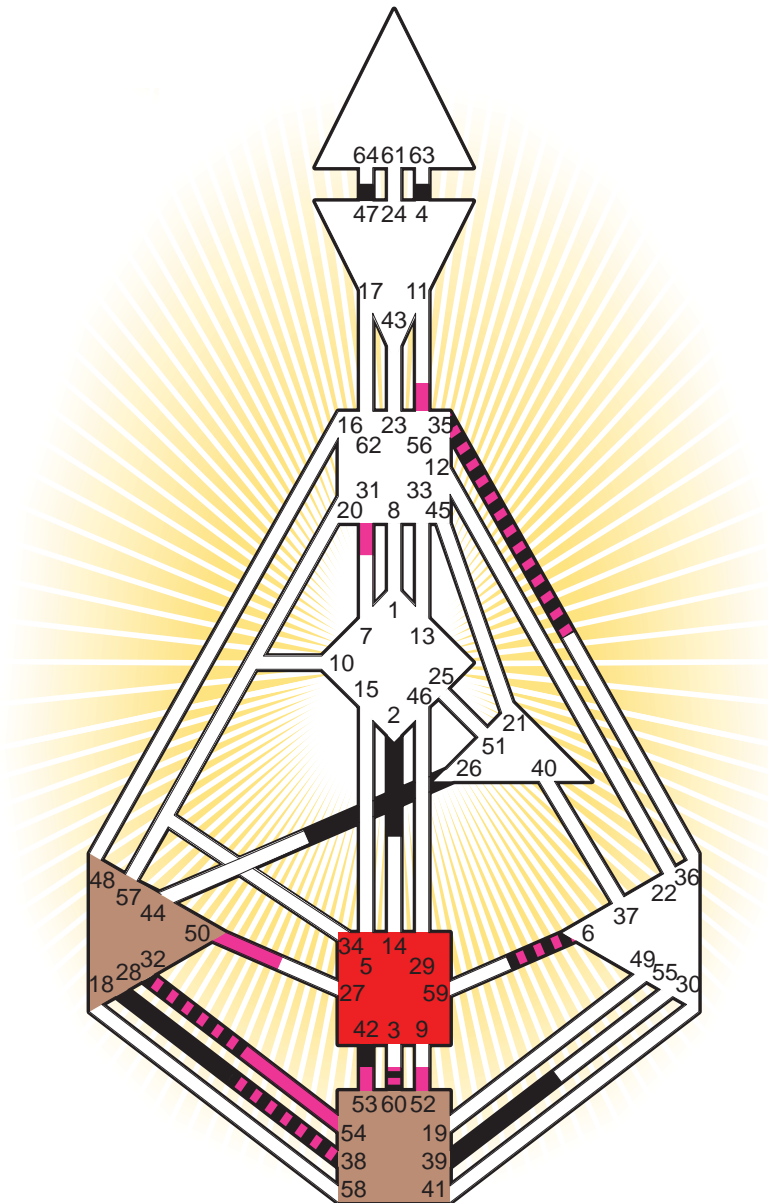

Heinrich von Kleist

Personality

Frankfurt an der Oder, D
 18. October 1777
 01:00:00 LMT
 00:01:48 GMT

Design

19. July 1777
 10:56:42 GMT

Rodden Rating **AA**

Definition Type

- No Definition
- Single Definition
- Split Definition
- Triple Split Definition
- Quadruple Split Definition

Mode

- To Wait
- To Do

Defined Centers

- Throat
- Head
- Ji
- Heart
- Sacral
- Root

Awareness

- Mental (Ajna)
- Intuitive (Spleen)
- Emotional (Solar Plexus)

	☉	⊕	☾	♈	♉	♊	♋	♌	♍	♎	♏	♐	♑
Personality	32.5	42.5	2.1	39.3	38.3	32.5	47.2	26.5	4.4	28.4	35.4	6.6	60.2
Design	56.1	60.1	38.5	53.4	54.4	52.4	35.3	32.2	31.3	50.1	35.3	6.3	60.3