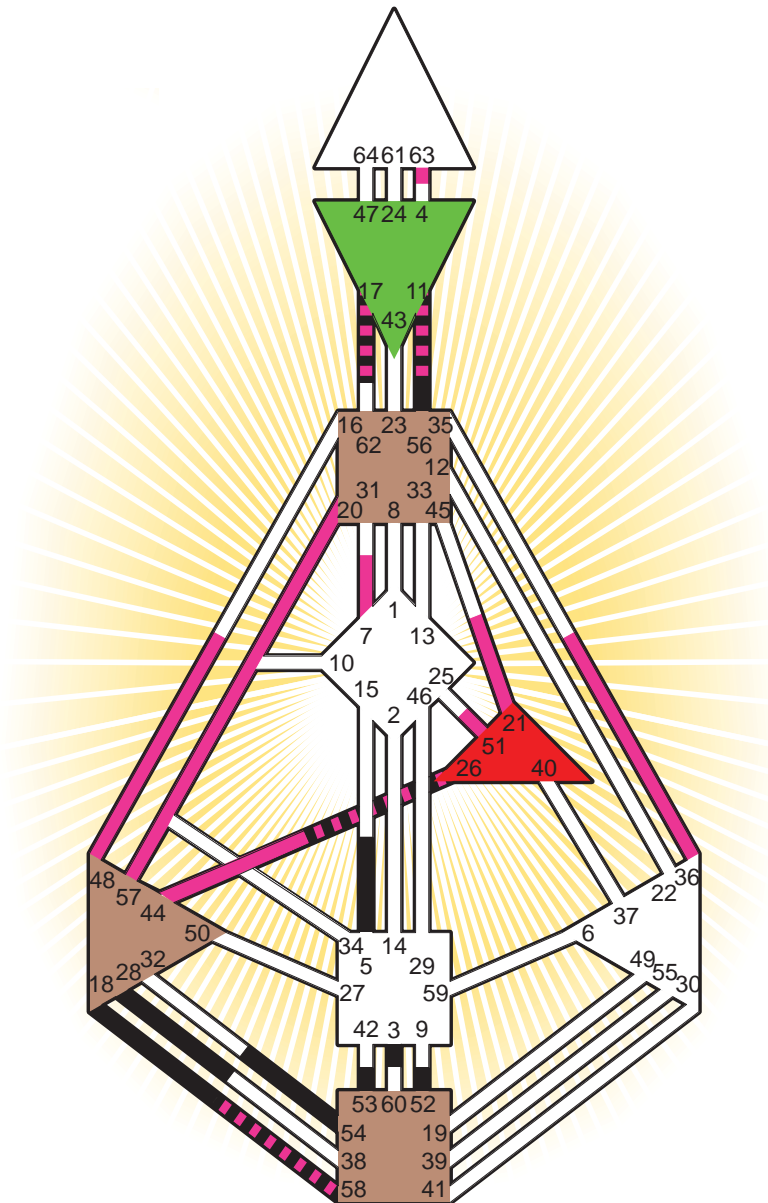

ZEN HUMAN DESIGN

INDIVIDUAL CHART

Amanda Knox

Personality

Seattle, WA
 9. July 1987
 02:47:00 PDT
 09:47:00 GMT

Design

9. April 1987
 01:21:20 GMT

Rodden Rating **A**

Definition Type

- No Definition
- Single Definition
- Split Definition
- Triple Split Definition
- Quadruple Split Definition

Mode

- To Wait
- To Do

Defined Centers

- Throat
- Head
- Ji
- Heart
- Sacral
- Root

Awareness

- Mental (Ajna)
- Intuitive (Spleen)
- Emotional (Solar Plexus)

	☉	⊕	☾	♋	♌	♍	♎	♏	♐	♑	♒	♓	
Personality	53.2	54.2	26.6	17.3	18.3	52.6	52.1	56.6	3.1	5.5	11.2	58.3	28.6
Design	51.4	57.4	7.6	21.3	48.3	36.2	63.3	20.3	17.6	26.5	11.5	58.5	44.2