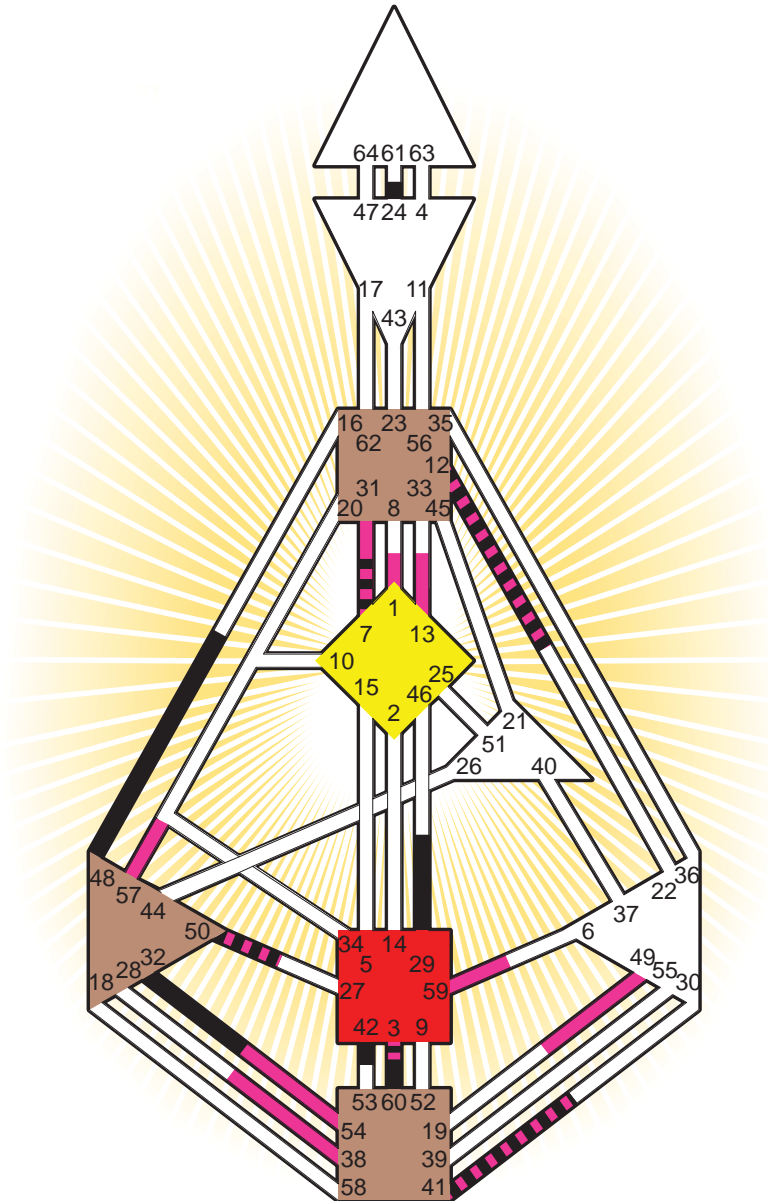

Definition Type

- No Definition
- Single Definition
- Split Definition
- Triple Split Definition
- Quadruple Split Definition

Mode

- To Wait
- To Do

Defined Centers

- Throat
- Head
- Ji
- Heart
- Sacral
- Root

Awareness

- Mental (Ajna)
- Intuitive (Spleen)
- Emotional (Solar Plexus)

	☉	⊕	☾	♋	♌	♍	♎	♏	♐	♑	♒	♓	
Personality	<u>3.5</u>	<u>50.5</u>	<u>41.6</u>	<u>42.6</u>	<u>32.6</u>	<u>24.2</u>	<u>3.6</u>	<u>42.3</u>	<u>60.5</u>	<u>29.6</u>	<u>12.6</u>	<u>48.5</u>	<u>7.1</u>
Design	<u>41.1</u>	<u>31.1</u>	<u>1.3</u>	<u>3.5</u>	<u>50.5</u>	<u>49.1</u>	<u>38.3</u>	<u>13.1</u>	<u>54.1</u>	<u>59.6</u>	<u>12.5</u>	<u>57.1</u>	<u>7.3</u>