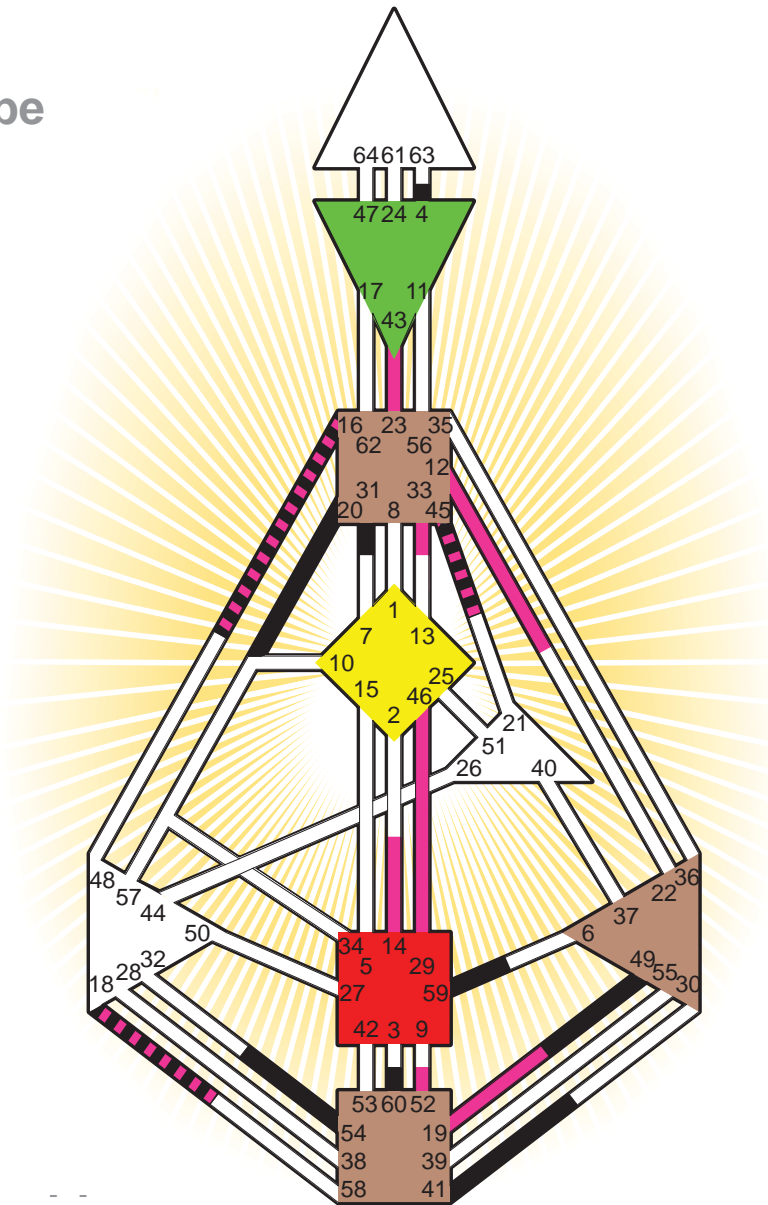

ZEN HUMAN DESIGN

INDIVIDUAL CHART

Frances Moore Lappe

Personality

Pendleton, OR
 10. February 1944
 02:00:00 PWT
 09:00:00 GMT

Design

15. November 1943
 18:15:52 GMT

Rodden Rating **A**

Definition Type

- No Definition
- Single Definition
- Split Definition
- Triple Split Definition
- Quadruple Split Definition

Mode

- To Wait
- To Do

Defined Centers

- Throat
- Head
- Ji
- Heart
- Sacral
- Root

Awareness

- Mental (Ajna)
- Intuitive (Spleen)
- Emotional (Solar Plexus)

	☉	⊕	☾	♋	♌	♍	♎	♏	♐	♑	♒	♓	
Personality	49.2	4.2	59.3	31.6	41.6	60.1	54.2	16.5	4.4	45.3	20.6	18.1	31.6
Design	43.4	23.4	52.3	33.3	19.3	14.2	18.3	45.3	29.2	12.3	16.2	46.6	33.2