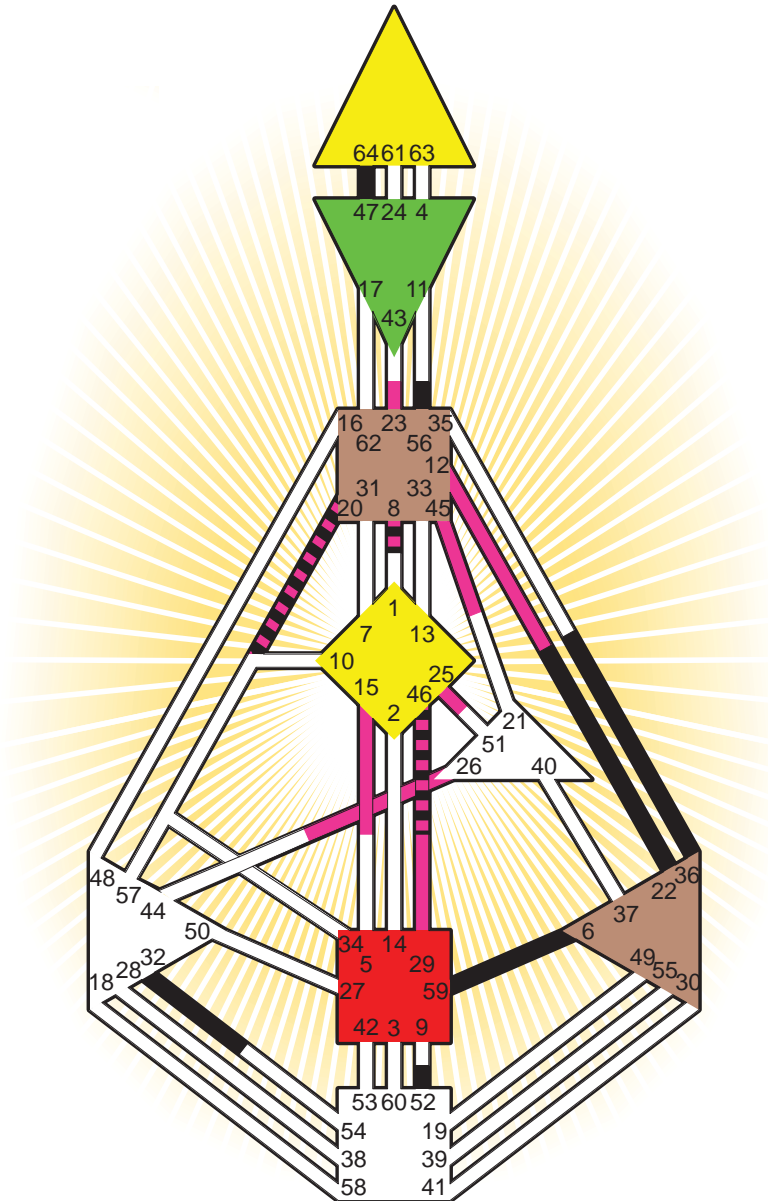

ZEN HUMAN DESIGN

INDIVIDUAL CHART

D. H. Lawrence

Personality

Eastwood, GBE
 11. September 1885
 09:45:00 GMT
 09:45:00 GMT

Design

11. June 1885
 15:16:03 GMT

Rodden Rating **A**

Definition Type

- No Definition
- Single Definition
- Split Definition
- Triple Split Definition
- Quadruple Split Definition

Mode

- To Wait
- To Do

Defined Centers

- Throat
- Head
- Ji
- Heart
- Sacral
- Root

Awareness

- Mental (Ajna)
- Intuitive (Spleen)
- Emotional (Solar Plexus)

	☉	⊕	☾	♋	♌	♍	♎	♏	♐	♑	♒	♓	
Personality	<u>47.2</u>	<u>22.2</u>	<u>32.2</u>	<u>6.4</u>	<u>36.4</u>	<u>59.6</u>	<u>32.3</u>	<u>56.1</u>	<u>64.6</u>	<u>52.4</u>	<u>46.5</u>	<u>8.2</u>	<u>20.4</u>
Design	<u>45.5</u>	<u>26.5</u>	<u>20.3</u>	<u>46.4</u>	<u>25.4</u>	<u>20.4</u>	<u>15.3</u>	<u>8.1</u>	<u>29.6</u>	<u>12.5</u>	<u>46.1</u>	<u>23.6</u>	<u>20.3</u>