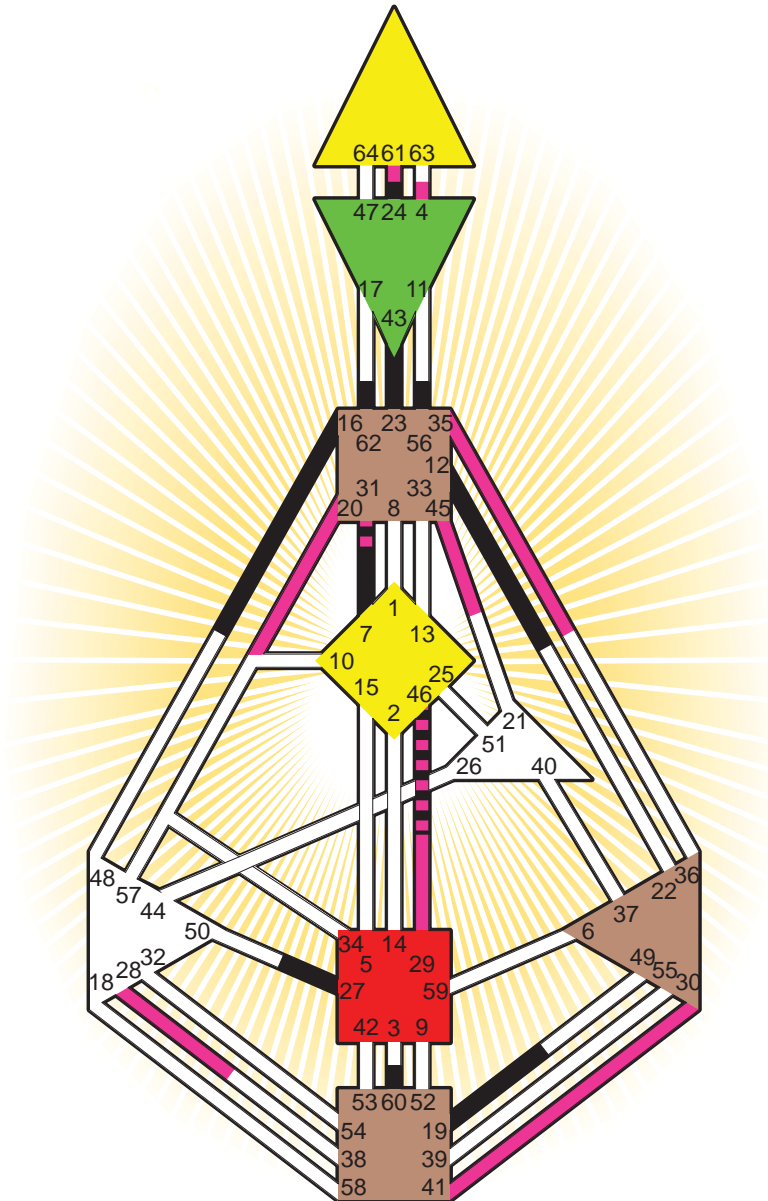

#### Definition Type

- No Definition
- Single Definition
- Split Definition
- Triple Split Definition
- Quadruple Split Definition

#### Mode

- To Wait
- To Do

#### Defined Centers

- Throat
- Head
- Ji
- Heart
- Sacral
- Root

#### Awareness

- Mental (Ajna)
- Intuitive (Spleen)
- Emotional (Solar Plexus)

	☉	⊕	☾	♋	♌	♍	♎	♏	♐	♑	♒	♓	
<b>Personality</b>	<b>23.6</b>	<b>43.6</b>	<b>19.4</b>	<b>56.4</b>	<b>60.4</b>	<b>27.6</b>	<b>24.5</b>	<b>62.5</b>	<b>7.6</b>	<b>12.3</b>	<b>16.3</b>	<b>46.4</b>	<b>31.5</b>
<b>Design</b>	<b>30.2</b>	<b>29.2</b>	<b>28.2</b>	<b>31.5</b>	<b>41.5</b>	<b>41.3</b>	<b>61.2</b>	<b>35.1</b>	<b>4.3</b>	<b>45.3</b>	<b>20.6</b>	<b>46.6</b>	<b>31.6</b>