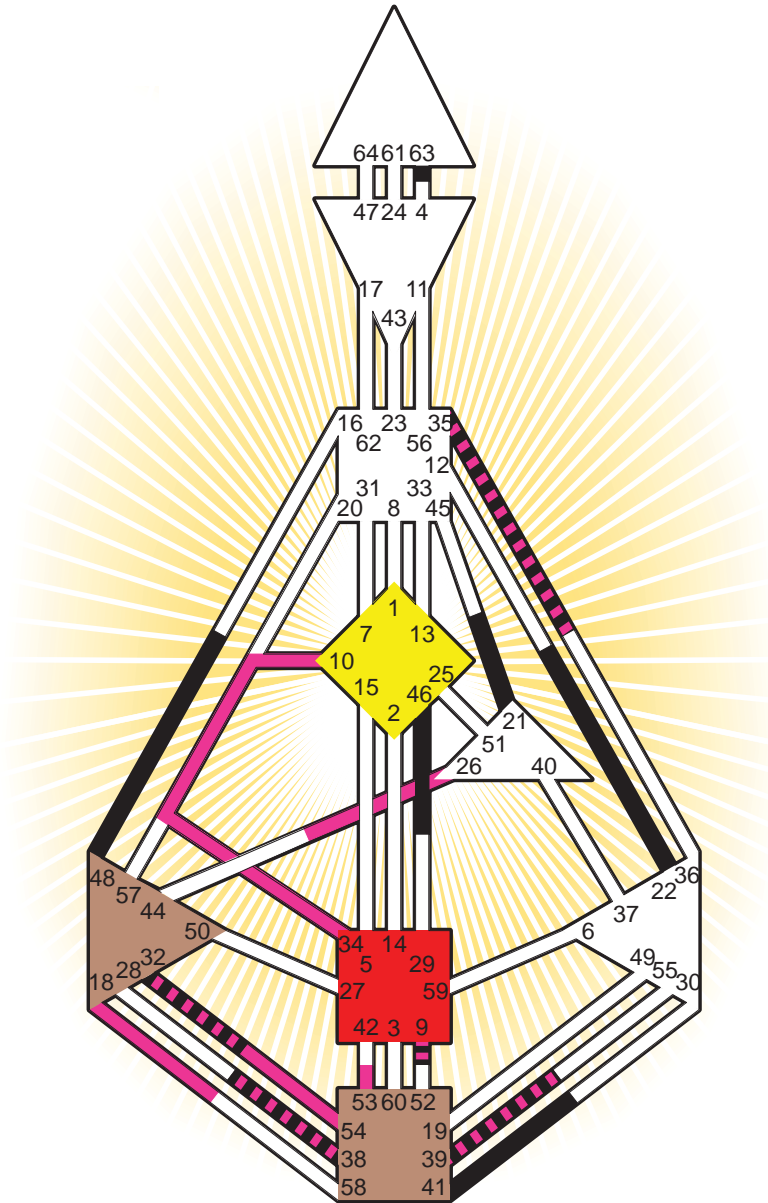

ZEN HUMAN DESIGN

INDIVIDUAL CHART

Rachel Maddow

Personality

Hayward, CA
 1. April 1973
 12:23:00 PST
 20:23:00 GMT

Design

4. January 1973
 11:06:11 GMT

Rodden Rating **AA**

Definition Type

- No Definition
- Single Definition
- Split Definition
- Triple Split Definition
- Quadruple Split Definition

Mode

- To Wait
- To Do

Defined Centers

- Throat
- Head
- Ji
- Heart
- Sacral
- Root

Awareness

- Mental (Ajna)
- Intuitive (Spleen)
- Emotional (Solar Plexus)

	☉	⊕	☾	♈	♉	♊	♋	♌	♍	♎	♏	♐	♑
Personality	21.3	48.3	22.4	38.4	39.4	63.6	21.1	41.3	41.6	35.5	<u>32.1</u>	9.2	46.5
Design	38.5	39.5	38.3	<u>54.2</u>	53.2	<u>10.2</u>	26.5	<u>34.4</u>	<u>54.4</u>	35.4	<u>32.3</u>	9.1	18.1