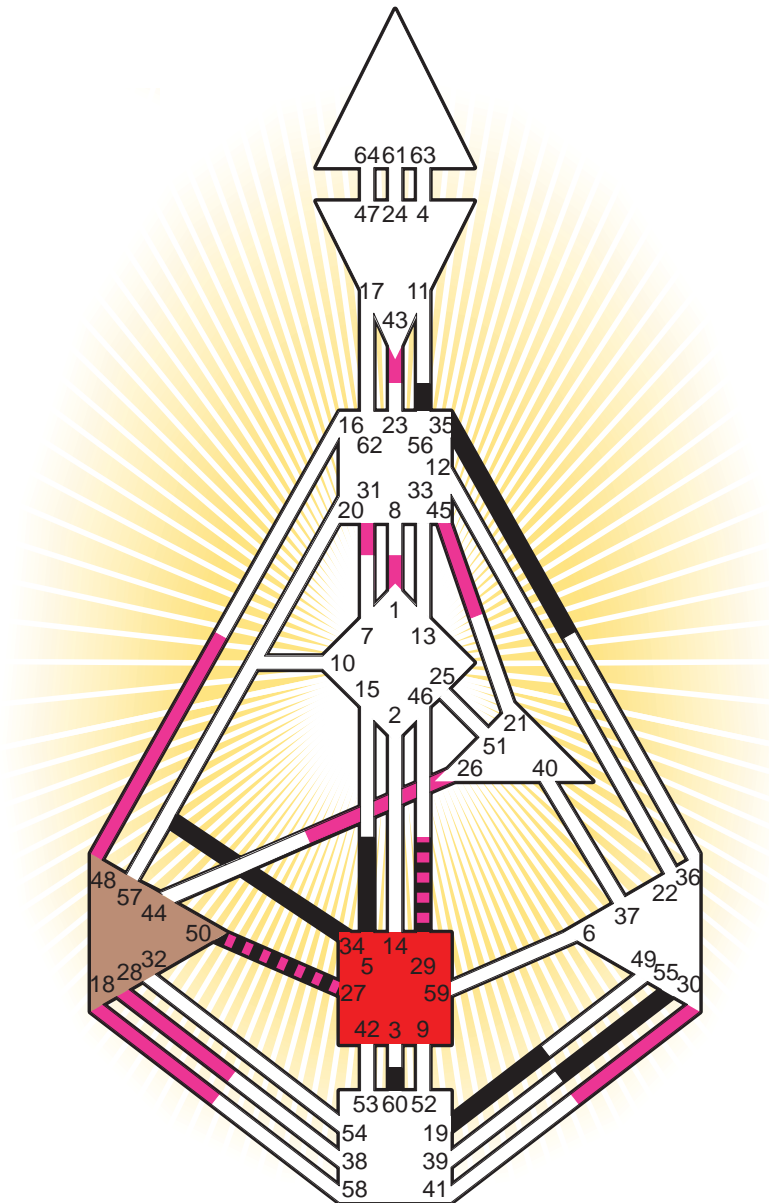

ZEN HUMAN DESIGN

INDIVIDUAL CHART

Bill Maher

Personality

New York, NY
20. January 1956
22:32:00 EST
03:32:00 GMT

Design

26. October 1955
06:38:47 GMT

Rodden Rating **AA**

Definition Type

- ☐ No Definition
- ☒ Single Definition
- ☐ Split Definition
- ☐ Triple Split Definition
- ☐ Quadruple Split Definition

Mode

- ☒ To Wait
- ☐ To Do

Defined Centers

- ☐ Throat
- ☐ Head
- ☐ Ji
- ☐ Heart
- ☒ Sacral
- ☐ Root

Awareness

- ☐ Mental (Ajna)
- ☒ Intuitive (Spleen)
- ☐ Emotional (Solar Plexus)

	☉	⊕	☾	♋	♌	♍	♎	♏	♐	♑	♒	♓	
Personality	60.4	56.4	27.1	5.6	35.6	19.6	55.5	34.5	29.6	34.1	56.5	50.5	29.4
Design	28.1	27.1	30.5	26.2	45.2	48.6	1.4	18.5	29.4	43.3	31.1	50.2	29.5