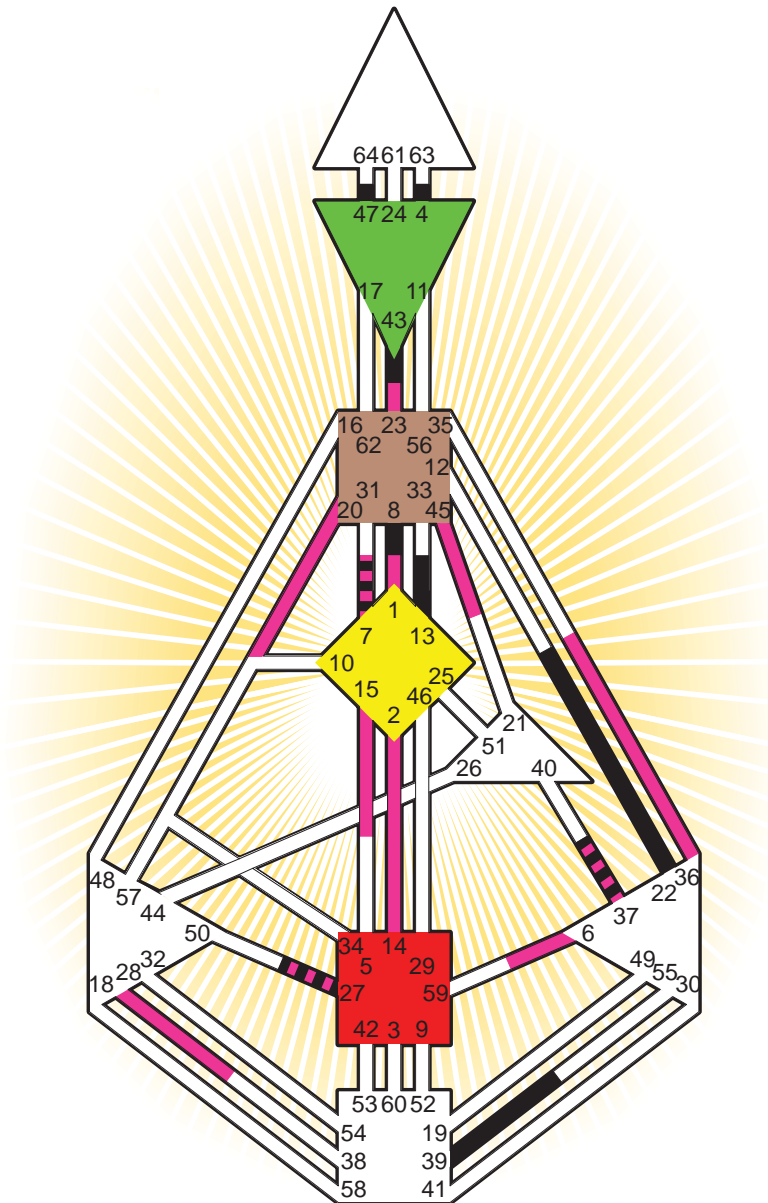

ZEN HUMAN DESIGN

INDIVIDUAL CHART

Mata Hari

Personality

Leeuwarden, NL
 7. August 1876
 13:00:00 LMT
 12:36:56 GMT

Design

7. May 1876
 13:07:33 GMT

Rodden Rating **AA**

Definition Type

- No Definition
- Single Definition
- Split Definition
- Triple Split Definition
- Quadruple Split Definition

Mode

- To Wait
- To Do

Defined Centers

- Throat
- Head
- Ji
- Heart
- Sacral
- Root

Awareness

- Mental (Ajna)
- Intuitive (Spleen)
- Emotional (Solar Plexus)

	☉	⊕	☾	♋	♌	♍	♎	♏	♐	♑	♒	♓	
Personality	7.3	13.3	37.6	22.4	47.4	7.5	39.5	7.5	<u>43.5</u>	37.1	4.2	27.4	<u>8.1</u>
Design	<u>2.5</u>	<u>1.5</u>	28.6	36.6	6.6	20.4	15.5	45.1	<u>14.5</u>	37.2	7.3	27.2	<u>23.5</u>