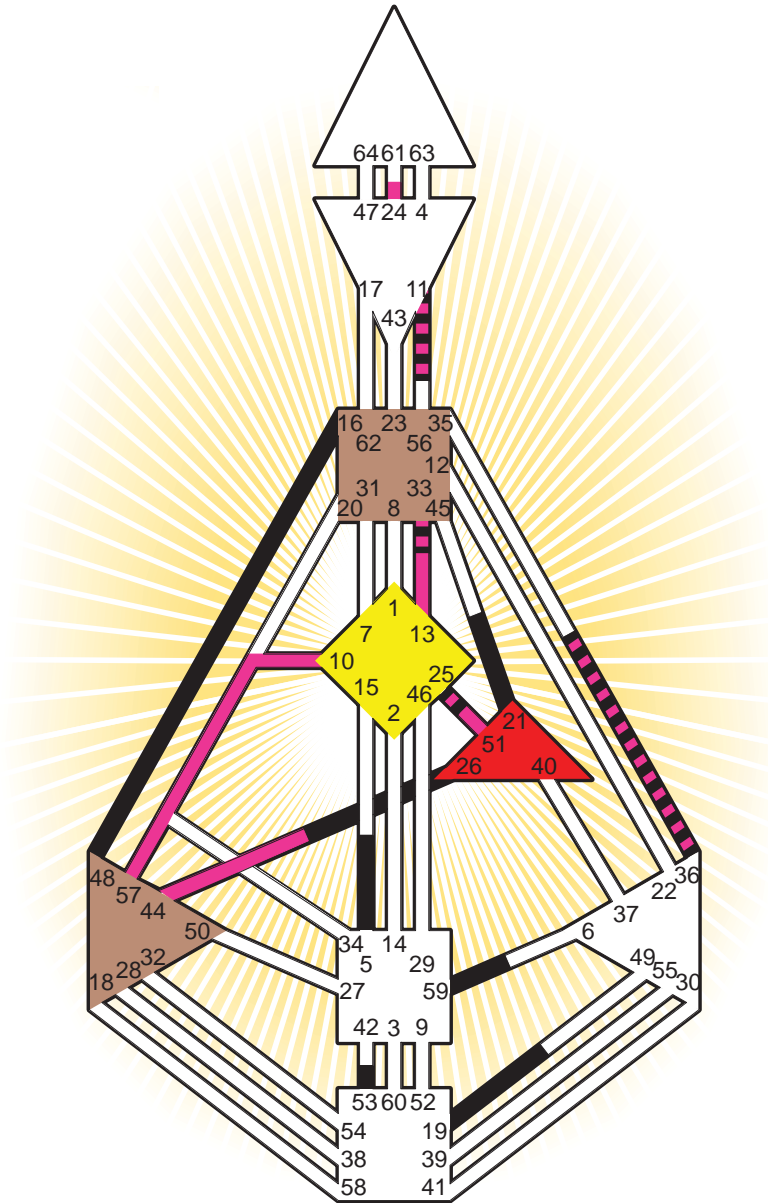

Definition Type

- No Definition
- Single Definition
- Split Definition
- Triple Split Definition
- Quadruple Split Definition

Mode

- To Wait
- To Do

Defined Centers

- Throat
- Head
- Ji
- Heart
- Sacral
- Root

Awareness

- Mental (Ajna)
- Intuitive (Spleen)
- Emotional (Solar Plexus)

	☉	⊕	☾	♋	♌	♍	♎	♏	♐	♑	♒	♓	
Personality	<u>33.2</u>	<u>19.2</u>	<u>5.6</u>	<u>21.5</u>	<u>48.5</u>	<u>59.6</u>	<u>53.6</u>	<u>16.3</u>	<u>19.6</u>	<u>25.3</u>	<u>26.5</u>	<u>11.4</u>	<u>36.6</u>
Design	<u>24.4</u>	<u>44.4</u>	<u>33.2</u>	<u>51.6</u>	<u>57.6</u>	<u>24.6</u>	<u>25.3</u>	<u>25.3</u>	<u>13.3</u>	<u>36.5</u>	<u>11.2</u>	<u>10.1</u>	<u>36.5</u>