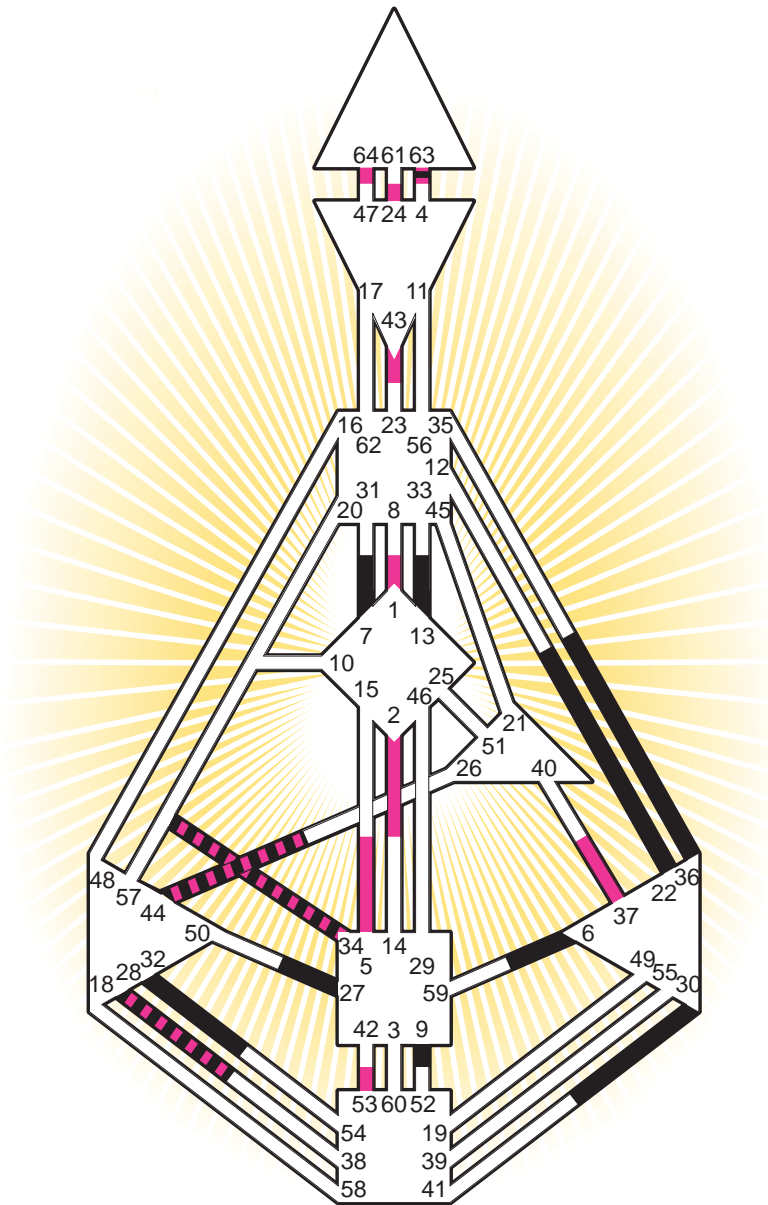

Felix Mendelssohn

Personality

Hamburg, D
3. February 1809
20:00:00 LMT
19:20:04 GMT

Design

9. November 1808
04:19:54 GMT

Rodden Rating **C**

Definition Type

- ☒ No Definition
- ☐ Single Definition
- ☐ Split Definition
- ☐ Triple Split Definition
- ☐ Quadruple Split Definition

Mode

- ☒ To Wait
- ☐ To Do

Defined Centers

- ☐ Throat
- ☐ Head
- ☐ Ji
- ☐ Heart
- ☐ Sacral
- ☐ Root

Awareness

- ☐ Mental (Ajna)
- ☐ Intuitive (Spleen)
- ☐ Emotional (Solar Plexus)

	☉	☊	☋	♈	♉	♊	♋	♌	♍	♎	♏	♐	♑
Personality	13.2	7.2	6.3	28.6	27.6	30.2	36.6	32.3	22.4	34.3	44.3	9.1	63.3
Design	1.4	2.4	53.6	44.6	24.6	34.5	5.1	64.3	37.3	43.6	28.5	34.4	63.2