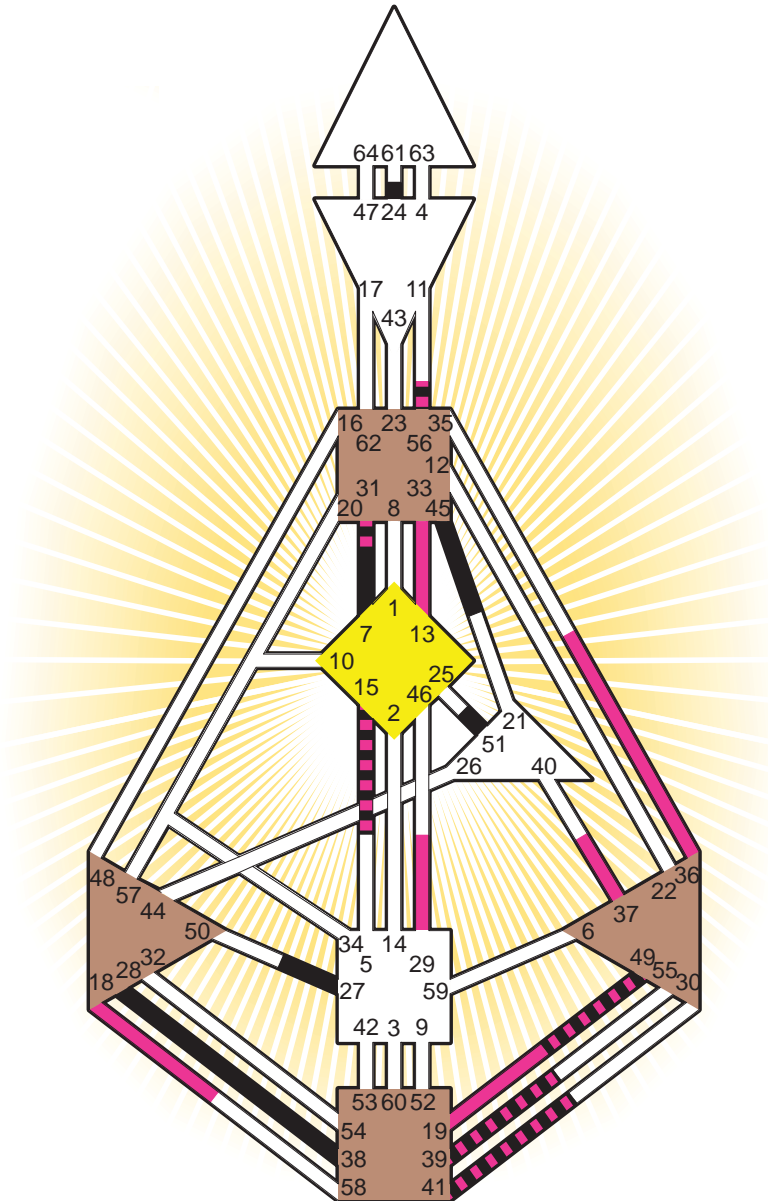

Definition Type

- No Definition
- Single Definition
- Split Definition
- Triple Split Definition
- Quadruple Split Definition

Mode

- To Wait
- To Do

Defined Centers

- Throat
- Head
- Ji
- Heart
- Sacral
- Root

Awareness

- Mental (Ajna)
- Intuitive (Spleen)
- Emotional (Solar Plexus)

	☉	⊕	☾	♋	♌	♍	♎	♏	♐	♑	♒	♓	
Personality	27.1	<u>28.1</u>	<u>38.1</u>	41.2	<u>31.2</u>	24.5	45.2	<u>7.3</u>	51.2	39.2	<u>49.1</u>	56.4	15.4
Design	41.3	<u>31.3</u>	18.6	<u>19.1</u>	<u>33.1</u>	<u>49.3</u>	37.2	29.2	36.5	39.2	<u>13.2</u>	56.6	15.4