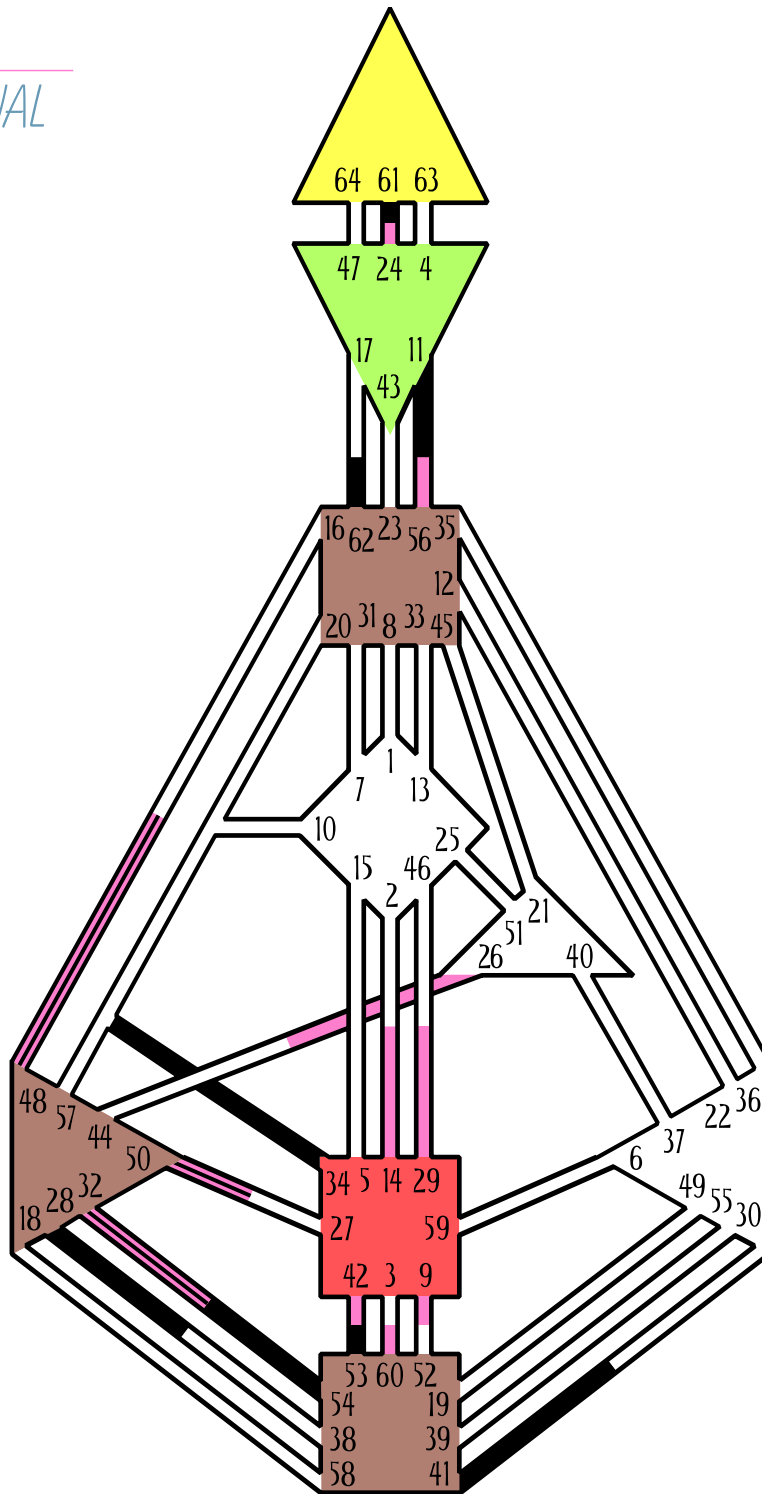

Kate Middleton

Personality

Reading, UK
 January 9, 1982
 23:33 UT
 23:33 UT

Design

October 14, 1981
 20:19:20 UT

Definition Type

- No definition
- Single definition
- Split definition
- Triple Split
- Quadruple Split

Mode

- To wait
- To do

Defined Centers

- ▲ Head
- ▼ Ajna
- Throat
- ◇ Ji
- △ Heart
- ▶ Spleen
- ◁ Solar Plexus
- Sacral
- Root

Uranus Opposition

20.4 2026.06.16 – 2027.04.23
8.4 2025.05.18 – 2026.03.19

☉	⊕	☾	♊	♋	♌	♍	♎	♏	♐	♑	♒	♓
54.5	53.5	62.1	62.2	61.2	41.5	41.6	48.2	28.6	32.2	34.4	11.4	50.1
32.1	42.1	24.3	56.2	60.2	50.4	9.1	29.2	32.1	48.5	14.4	26.6	32.4