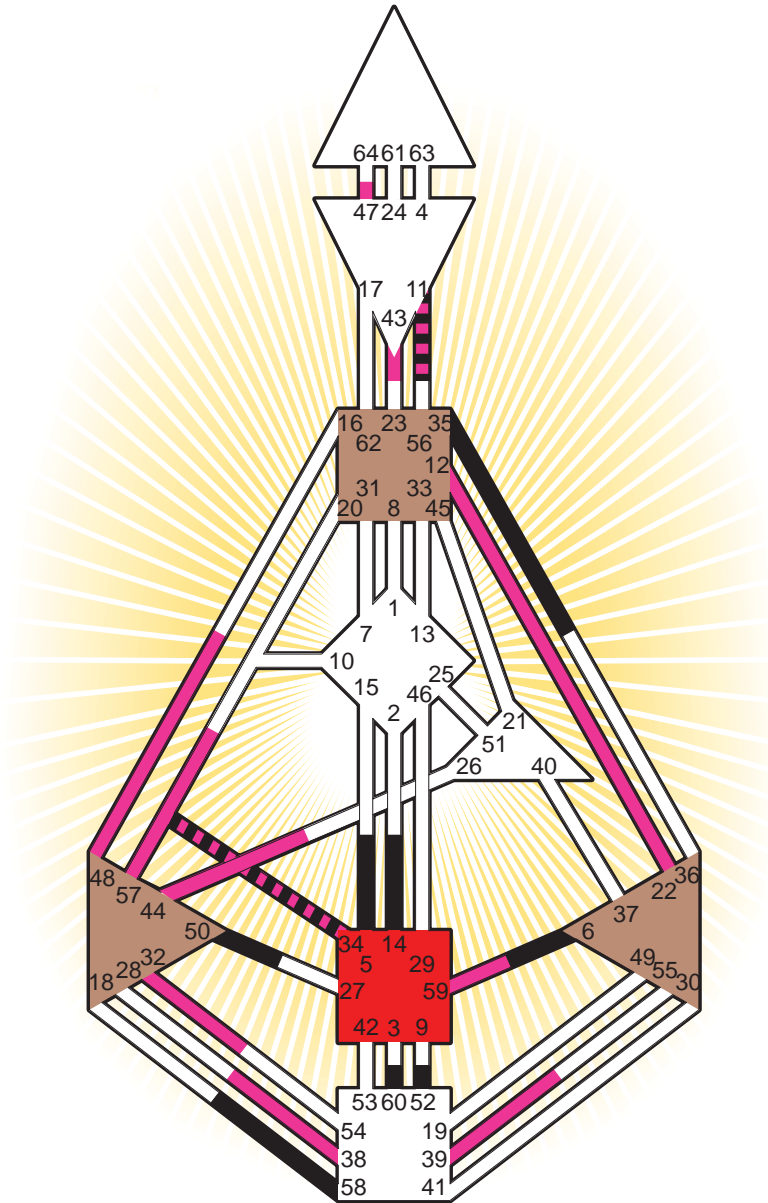

ZEN HUMAN DESIGN

INDIVIDUAL CHART

Nicki Minaj

Personality

Arima /Trinidad, TT
 8. December 1982
 09:25:00 AST
 13:25:00 GMT

Design

11. September 1982
 04:45:28 GMT

Rodden Rating **C**

Definition Type

- No Definition
- Single Definition
- Split Definition
- Triple Split Definition
- Quadruple Split Definition

Mode

- To Wait
- To Do

Defined Centers

- Throat Head
- Ji Heart
- Sacral Root

Awareness

- Mental (Ajna)
- Intuitive (Spleen)
- Emotional (Solar Plexus)

	☉	⊕	☾	♋	♌	♍	♎	♏	♐	♑	♒	♓	
Personality	5.6	35.6	6.6	52.1	58.1	11.5	11.3	60.3	14.2	50.5	34.6	11.4	50.3
Design	47.2	22.2	12.2	39.2	38.2	48.6	59.5	43.6	44.1	57.6	34.1	11.2	32.5