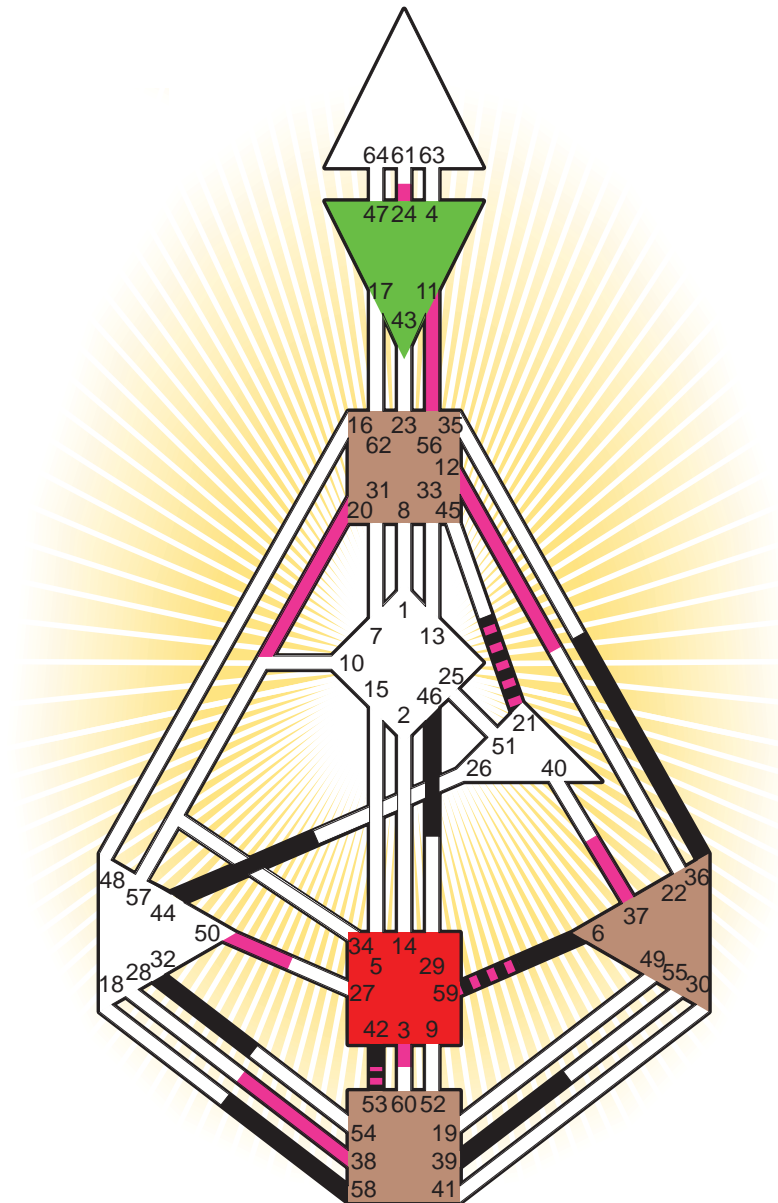

ZEN HUMAN DESIGN

INDIVIDUAL CHART

Edgar Mitchell

Personality

Hereford, TX
17. September 1930
04:30:00 CST
10:30:00 GMT

Design

17. June 1930
18:19:21 GMT

Rodden Rating **AA**

Definition Type

- ☐ No Definition
- ☐ Single Definition
- ☒ Split Definition
- ☐ Triple Split Definition
- ☐ Quadruple Split Definition

Mode

- ☒ To Wait
- ☐ To Do

Defined Centers

- ☒ Throat ☐ Head
- ☐ Ji ☐ Heart
- ☒ Sacral ☒ Root

Awareness

- ☒ Mental (Ajna)
- ☐ Intuitive (Spleen)
- ☒ Emotional (Solar Plexus)

	☉	⊕	☾	♋	♌	♍	♎	♏	♐	♑	♒	♓	
Personality	<u>6.2</u>	<u>36.2</u>	<u>39.5</u>	<u>42.4</u>	<u>32.4</u>	<u>46.5</u>	<u>44.3</u>	<u>39.3</u>	<u>53.2</u>	<u>58.2</u>	<u>21.5</u>	<u>59.5</u>	<u>53.6</u>
Design	<u>12.4</u>	<u>11.4</u>	<u>37.3</u>	<u>3.6</u>	<u>50.6</u>	<u>20.4</u>	<u>56.3</u>	<u>24.4</u>	<u>12.6</u>	<u>38.1</u>	<u>21.6</u>	<u>59.2</u>	<u>53.4</u>