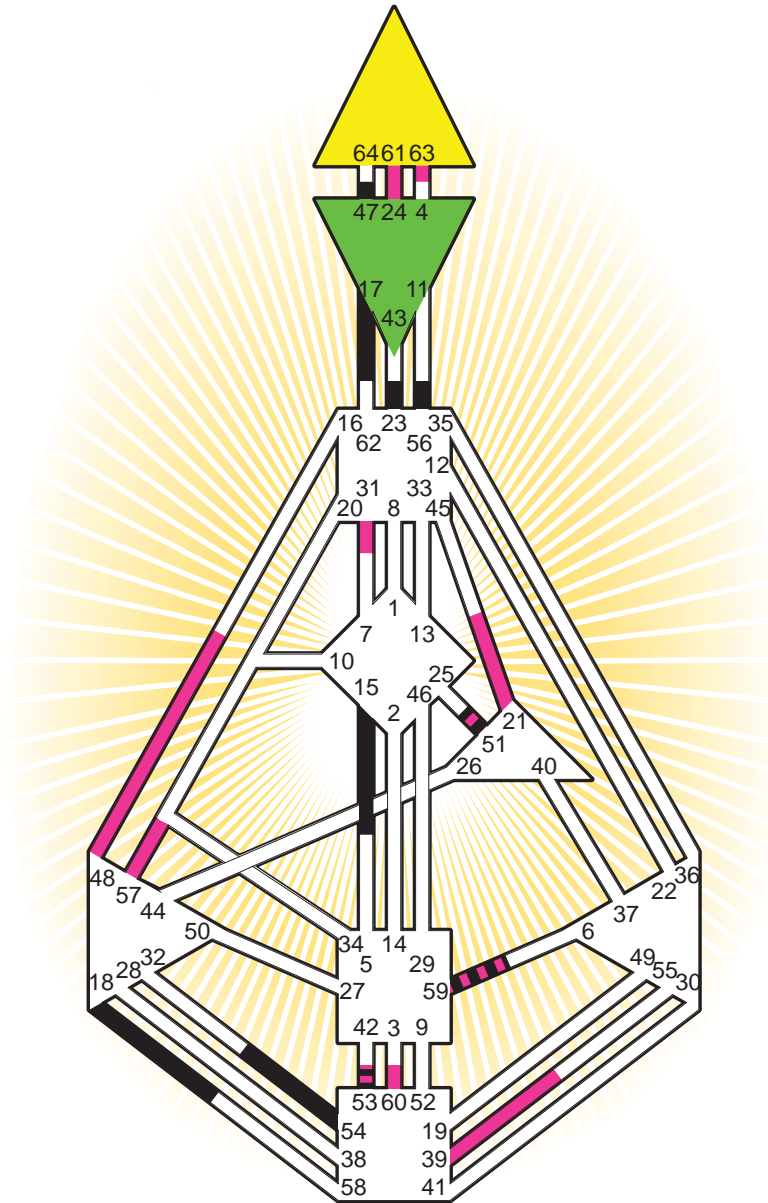

ZEN HUMAN DESIGN

INDIVIDUAL CHART

Alice Munro

Personality

Wingham ON, CDN
10. July 1931
21:00:00 EST
02:00:00 GMT

Design

10. April 1931
15:59:34 GMT

Rodden Rating **A**

Definition Type

- ☐ No Definition
- ☒ Single Definition
- ☐ Split Definition
- ☐ Triple Split Definition
- ☐ Quadruple Split Definition

Mode

- ☒ To Wait
- ☐ To Do

Defined Centers

- ☐ Throat
- ☒ Ji
- ☐ Sacral
- ☒ Head
- ☐ Heart
- ☐ Root

Awareness

- ☒ Mental (Ajna)
- ☐ Intuitive (Spleen)
- ☐ Emotional (Solar Plexus)

	☉	⊕	☾	♋	♌	♍	♎	♏	♐	♑	♒	♓	
Personality	53.3	54.3	23.4	17.6	18.6	56.5	15.4	47.1	56.3	54.6	51.5	59.4	53.6
Design	51.6	57.6	60.3	21.6	48.6	<u>24.2</u>	63.1	31.2	39.3	<u>61.3</u>	51.1	59.4	53.4