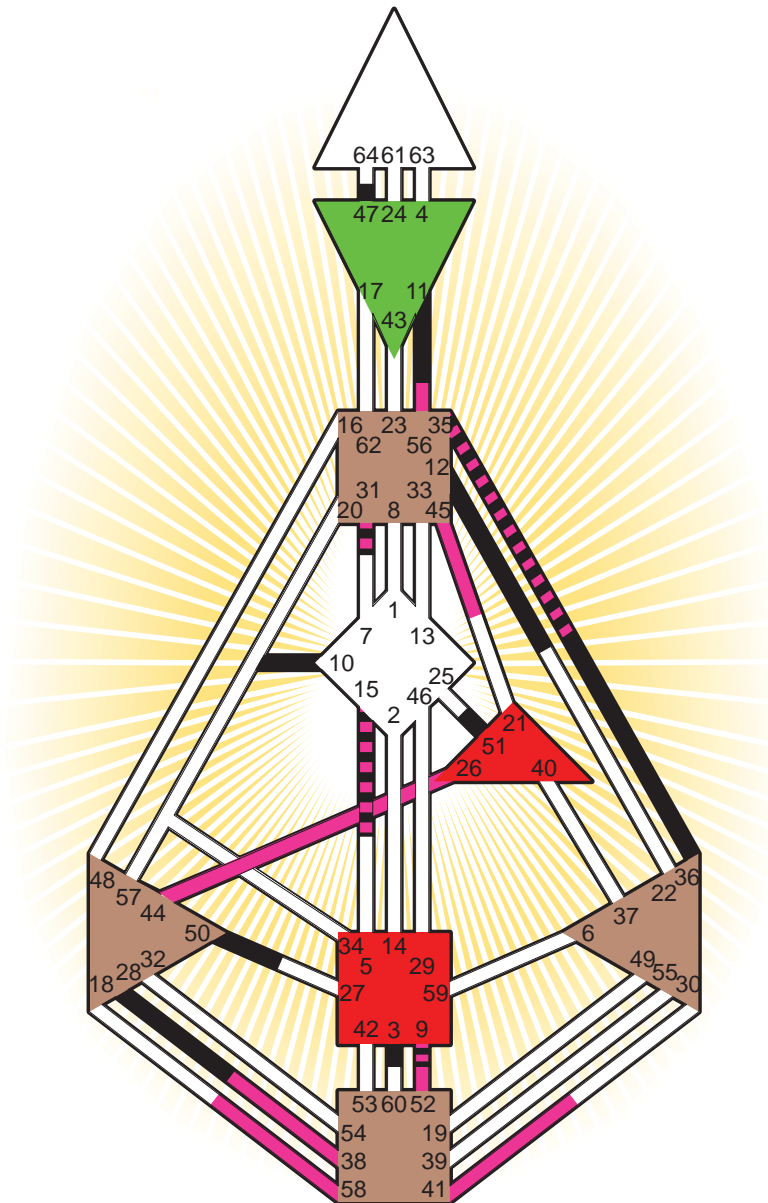

ZEN HUMAN DESIGN

INDIVIDUAL CHART

Vladimir Nabokov

Personality

Saint Petersburg, SSR
 22. April 1899
 04:26:00 LMT
 02:25:00 GMT

Design

23. January 1899
 21:54:31 GMT

Rodden Rating **B**

Definition Type

- No Definition
- Single Definition
- Split Definition
- Triple Split Definition
- Quadruple Split Definition

Mode

- To Wait
- To Do

Defined Centers

- Throat
- Head
- Ji
- Heart
- Sacral
- Root

Awareness

- Mental (Ajna)
- Intuitive (Spleen)
- Emotional (Solar Plexus)

	☉	⊕	☾	♋	♌	♍	♎	♏	♐	♑	♒	♓	
Personality	3.6	50.6	47.1	10.4	15.4	51.2	36.2	31.1	28.5	11.1	9.2	12.1	35.4
Design	41.2	31.2	15.5	58.6	52.6	38.4	26.2	56.1	44.2	26.4	9.2	45.6	35.3