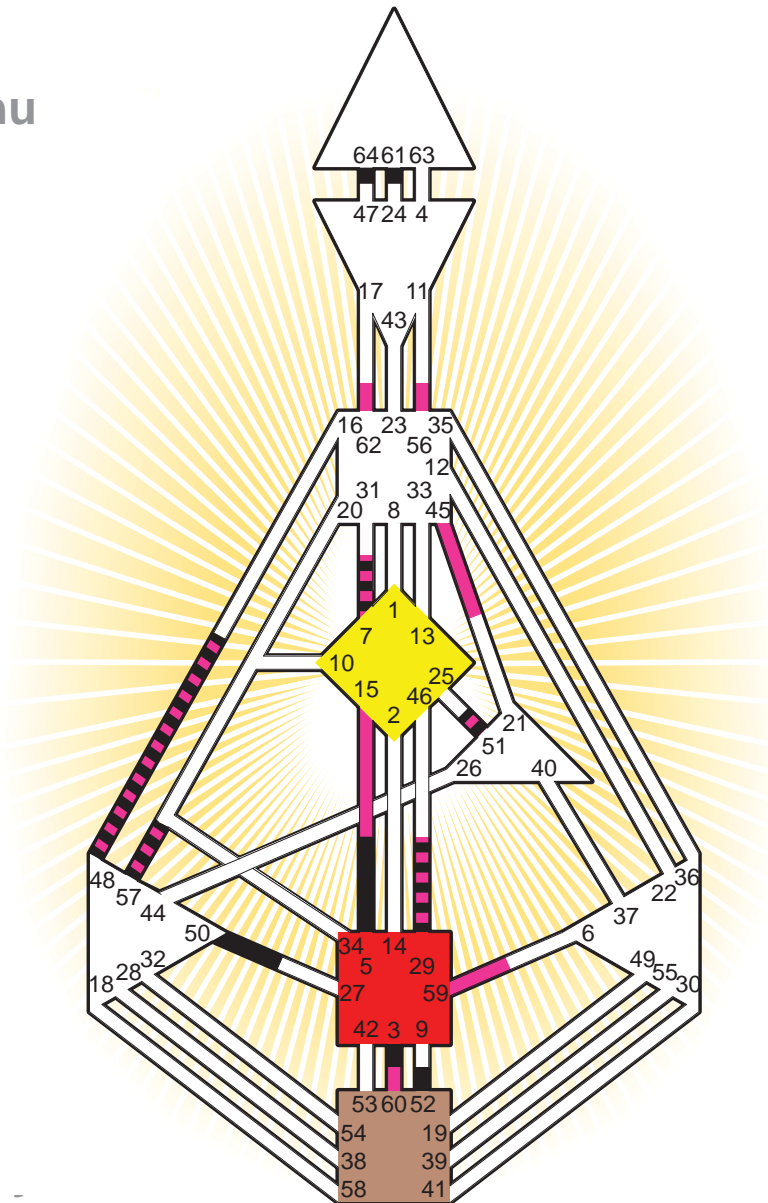

ZEN HUMAN DESIGN

INDIVIDUAL CHART

Benjamin Netanyahu

Personality

Jerusalem, IL
 21. October 1949
 09:30:00 EET/S
 06:30:00 GMT

Design

22. July 1949
 17:06:22 GMT

Rodden Rating **B**

Definition Type

- No Definition
- Single Definition
- Split Definition
- Triple Split Definition
- Quadruple Split Definition

Mode

- To Wait
- To Do

Defined Centers

- Throat
- Head
- Ji
- Heart
- Sacral
- Root

Awareness

- Mental (Ajna)
- Intuitive (Spleen)
- Emotional (Solar Plexus)

	☉	⊕	☾	♋	♌	♍	♎	♏	♐	♑	♒	♓	
Personality	50.2	<u>3.2</u>	57.4	51.2	57.2	48.1	<u>5.2</u>	29.3	61.4	64.5	52.2	57.1	7.6
Design	56.4	<u>60.4</u>	45.4	51.6	57.6	62.5	29.1	<u>15.2</u>	<u>60.1</u>	59.5	<u>15.5</u>	48.4	7.3