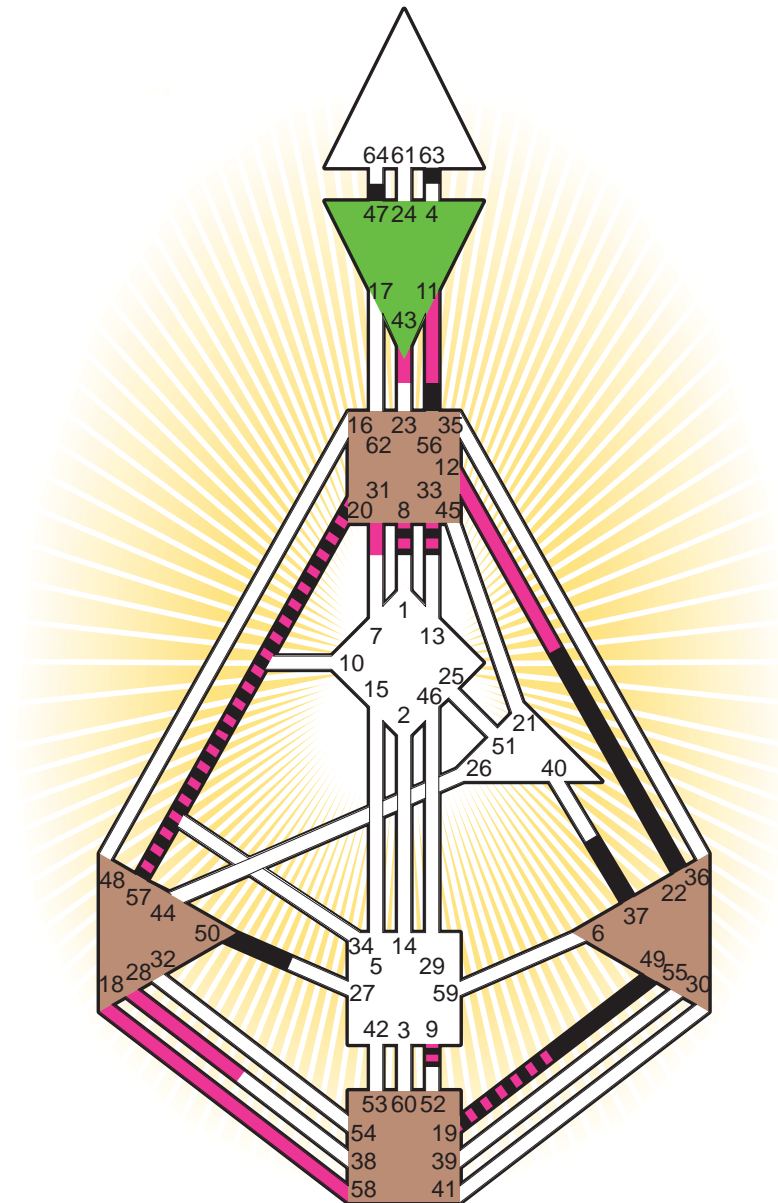

ZEN HUMAN DESIGN

INDIVIDUAL CHART

Vaslav Nijinsky

Personality

Kiev, UKR
 11. March 1888
 22:30:00 LMT
 20:27:56 GMT

Design

15. December 1887
 23:23:00 GMT

Rodden Rating **B**

Definition Type

- No Definition
- Single Definition
- Split Definition
- Triple Split Definition
- Quadruple Split Definition

Mode

- To Wait
- To Do

Defined Centers

- Throat
- Head
- Ji
- Heart
- Sacral
- Root

Awareness

- Mental (Ajna)
- Intuitive (Spleen)
- Emotional (Solar Plexus)

	☉	⊕	☾	♋	♌	♍	♎	♏	♐	♑	♒	♓	
Personality	<u>22.6</u>	<u>47.6</u>	<u>63.2</u>	<u>33.2</u>	<u>19.2</u>	<u>37.1</u>	<u>49.2</u>	<u>50.4</u>	<u>9.1</u>	<u>56.4</u>	<u>57.2</u>	<u>8.4</u>	<u>20.4</u>
Design	<u>11.2</u>	<u>12.2</u>	<u>58.6</u>	<u>33.4</u>	<u>19.4</u>	<u>9.1</u>	<u>28.6</u>	<u>18.2</u>	<u>43.6</u>	<u>31.5</u>	<u>57.2</u>	<u>8.4</u>	<u>20.4</u>