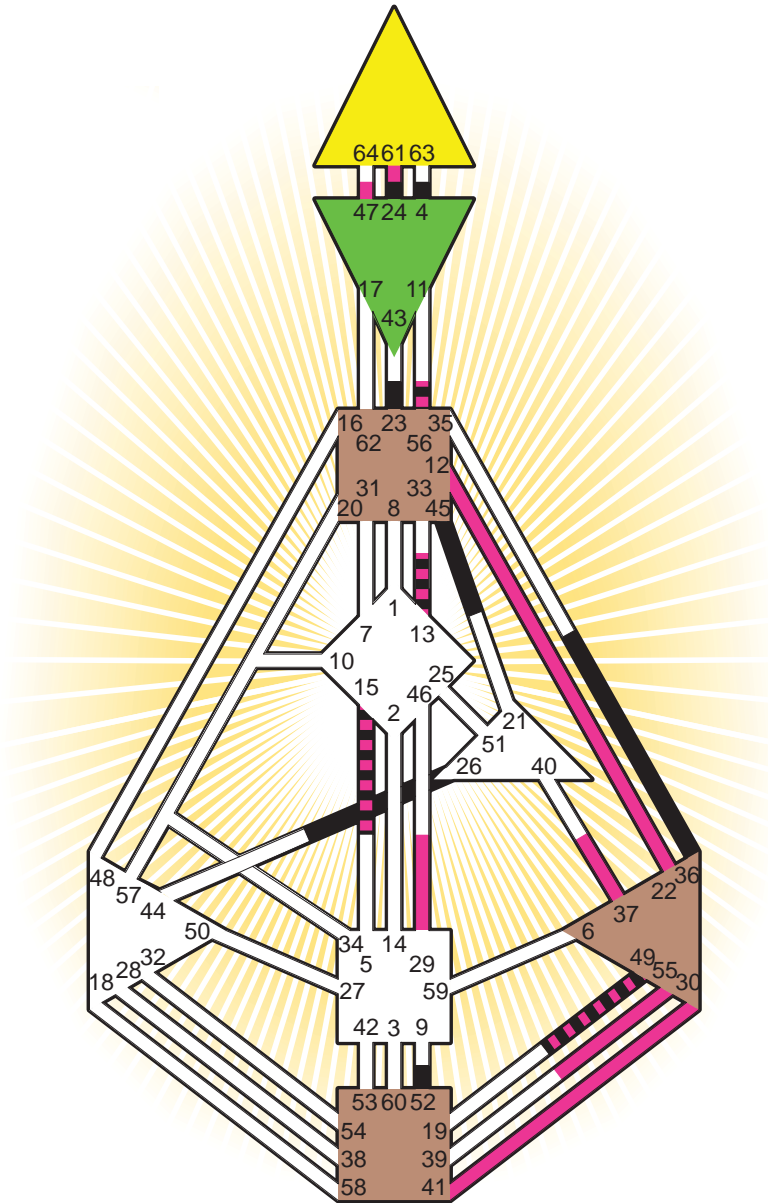

#### Definition Type

- No Definition
- Single Definition
- Split Definition
- Triple Split Definition
- Quadruple Split Definition

#### Mode

- To Wait
- To Do

#### Defined Centers

- Throat
- Head
- Ji
- Heart
- Sacral
- Root

#### Awareness

- Mental (Ajna)
- Intuitive (Spleen)
- Emotional (Solar Plexus)

	☉	⊕	☾	♋	♌	♍	♎	♏	♐	♑	♒	♓	
Personality	45.1	26.1	<u>24.3</u>	49.1	4.1	52.5	23.4	<u>24.4</u>	36.4	15.6	13.3	56.3	15.4
Design	<u>22.3</u>	47.3	<u>61.2</u>	<u>30.3</u>	29.3	49.6	<u>41.4</u>	<u>55.2</u>	37.3	<u>12.4</u>	13.1	56.2	15.3