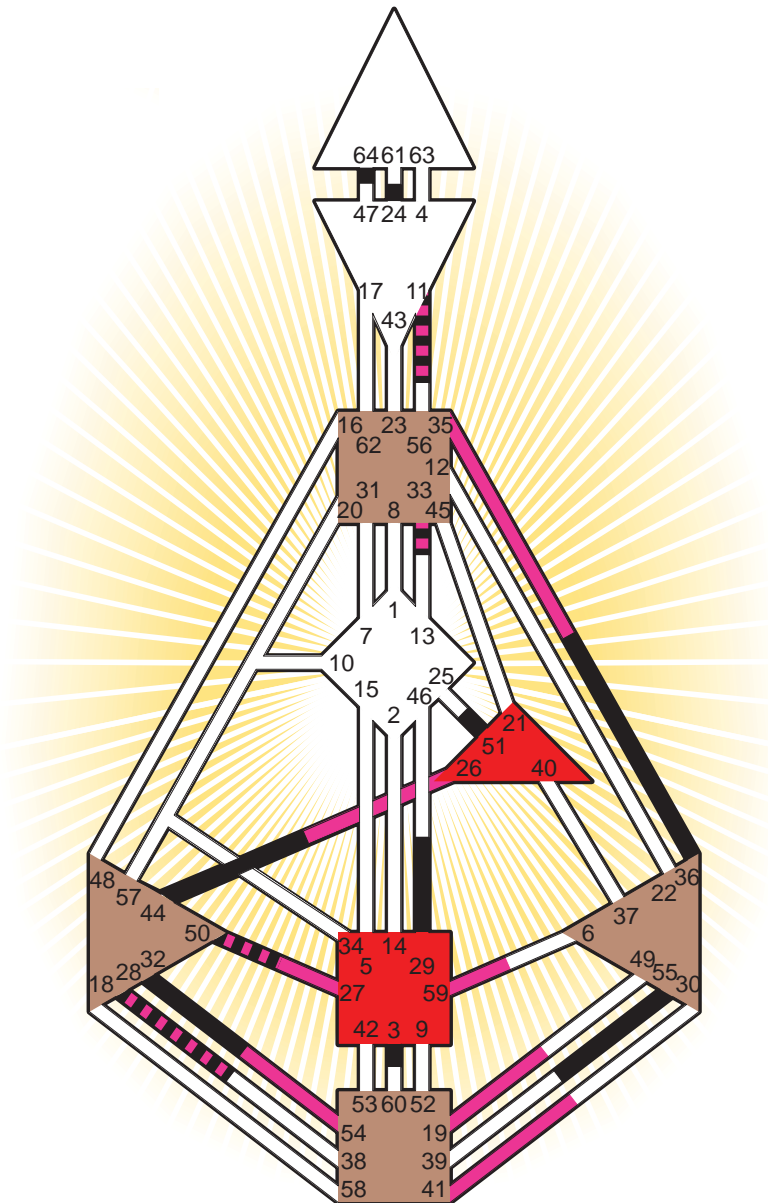

ZEN HUMAN DESIGN

INDIVIDUAL CHART

Michelle Pfeiffer

Personality

Santa Ana, CA
 29. April 1958
 08:11:00 PDT
 15:11:00 GMT

Design

31. January 1958
 04:17:27 GMT

Rodden Rating **AA**

Definition Type

- No Definition
- Single Definition
- Split Definition
- Triple Split Definition
- Quadruple Split Definition

Mode

- To Wait
- To Do

Defined Centers

- Throat
- Head
- Ji
- Heart
- Sacral
- Root

Awareness

- Mental (Ajna)
- Intuitive (Spleen)
- Emotional (Solar Plexus)

	☉	⊕	☾	♋	♌	♍	♎	♏	♐	♑	♒	♓	
Personality	24.2	<u>44.2</u>	64.4	<u>50.6</u>	3.6	51.6	<u>36.2</u>	55.2	<u>32.5</u>	11.3	33.1	28.2	29.6
Design	19.4	<u>33.4</u>	<u>35.6</u>	<u>28.4</u>	<u>27.4</u>	<u>54.6</u>	<u>41.6</u>	11.6	<u>50.6</u>	<u>26.6</u>	<u>33.3</u>	<u>28.3</u>	<u>59.2</u>