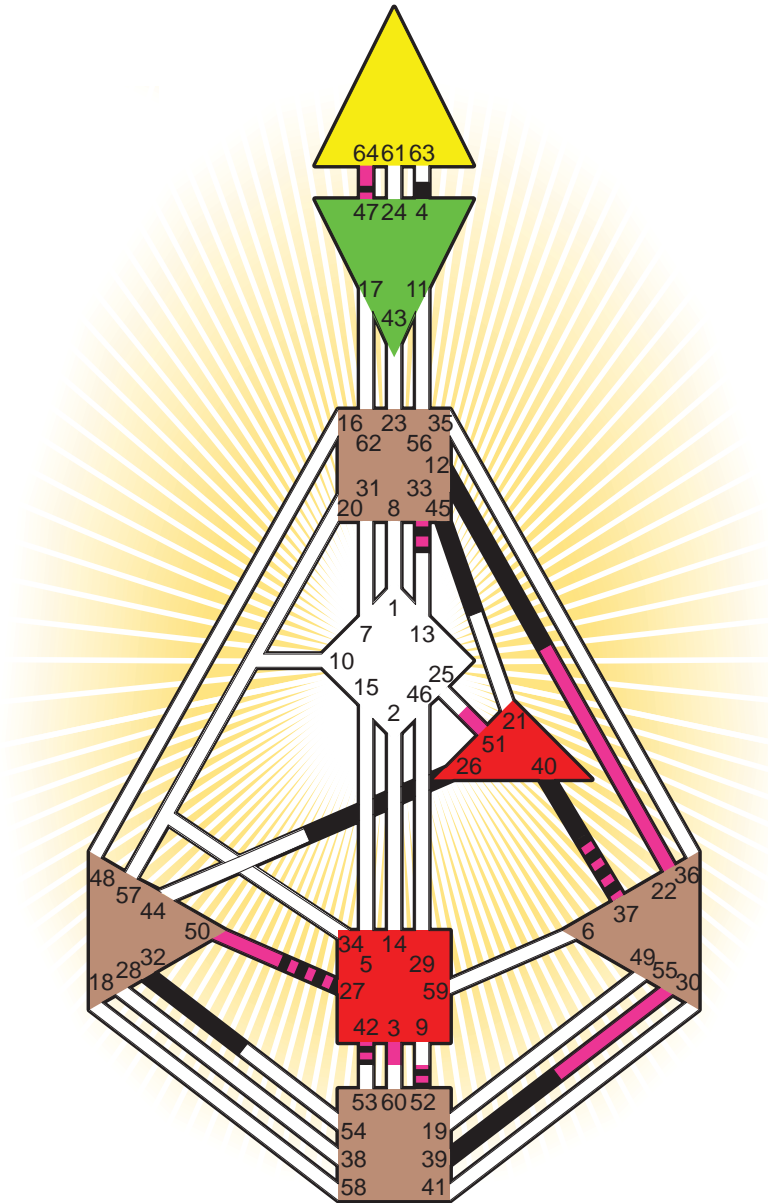

ZEN HUMAN DESIGN

INDIVIDUAL CHART

Prince Philip

Personality

Corfu, GR
10. June 1921
21:46:00 EET
19:46:00 GMT

Design

12. March 1921
11:09:56 GMT

Rodden Rating **AA**

Definition Type

- ☐ No Definition
- ☐ Single Definition
- ☐ Split Definition
- ☒ Triple Split Definition
- ☐ Quadruple Split Definition

Mode

- ☐ To Wait
- ☒ To Do

Defined Centers

- Throat
- Head
- Ji
- Heart
- Sacral
- Root

Awareness

- Mental (Ajna)
- Intuitive (Spleen)
- Emotional (Solar Plexus)

	☉	⊕	☾	♋	♌	♍	♎	♏	♐	♑	♒	♓	
Personality	45.3	26.3	4.4	32.6	42.6	39.5	27.4	12.3	40.6	47.2	37.5	33.5	52.5
Design	22.5	47.5	42.3	50.2	3.2	55.5	27.2	51.6	64.2	47.5	37.1	33.5	52.4