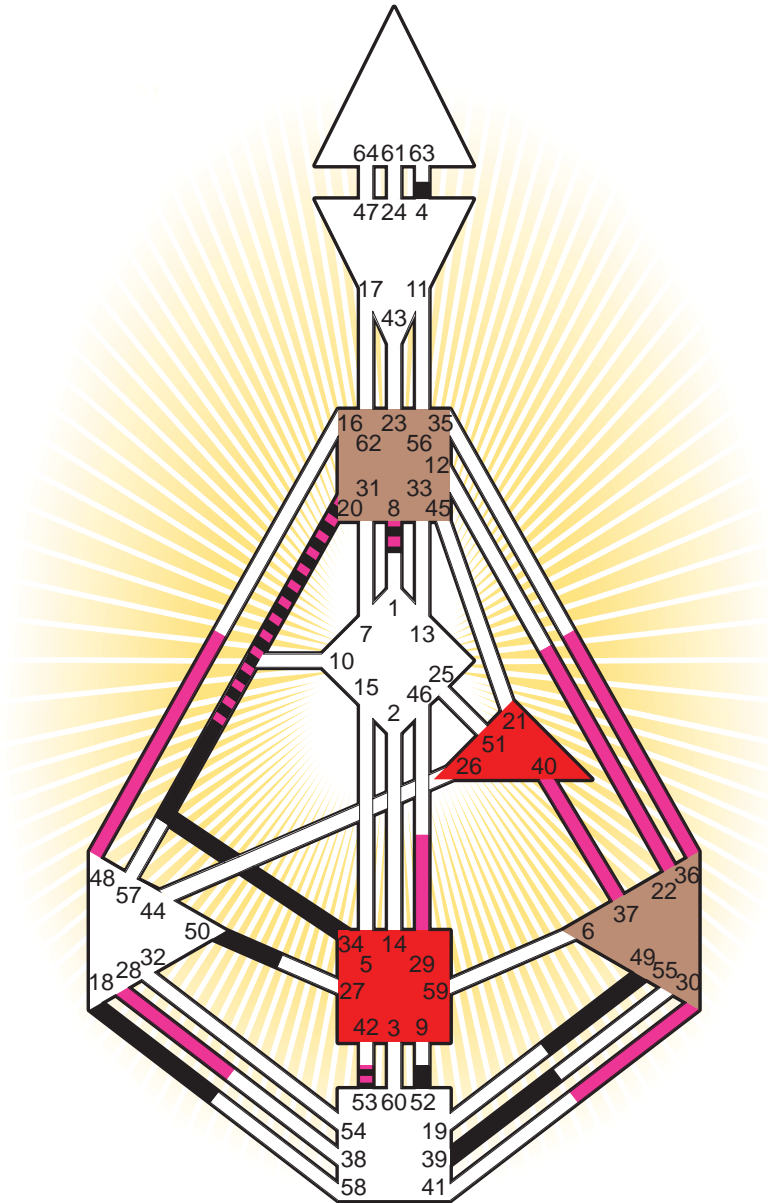

ZEN HUMAN DESIGN

INDIVIDUAL CHART

Padre Pio

Personality

Pietrelcina, I
 25. May 1887
 16:10:00 LMT
 15:10:36 GMT

Design

24. February 1887
 22:45:11 GMT

Rodden Rating **AA**

Definition Type

- No Definition
- Single Definition
- Split Definition
- Triple Split Definition
- Quadruple Split Definition

Mode

- To Wait
- To Do

Defined Centers

- Throat
- Head
- Ji
- Heart
- Sacral
- Root

Awareness

- Mental (Ajna)
- Intuitive (Spleen)
- Emotional (Solar Plexus)

	☉	⊕	☾	♋	♌	♍	♎	♏	♐	♑	♒	♓	
Personality	<u>20.5</u>	<u>34.5</u>	52.3	4.4	49.4	<u>20.2</u>	39.5	8.3	50.1	53.5	18.5	8.4	<u>20.4</u>
Design	<u>37.1</u>	<u>40.1</u>	36.6	29.4	30.4	22.4	36.4	22.3	28.5	53.1	48.3	8.1	<u>20.3</u>