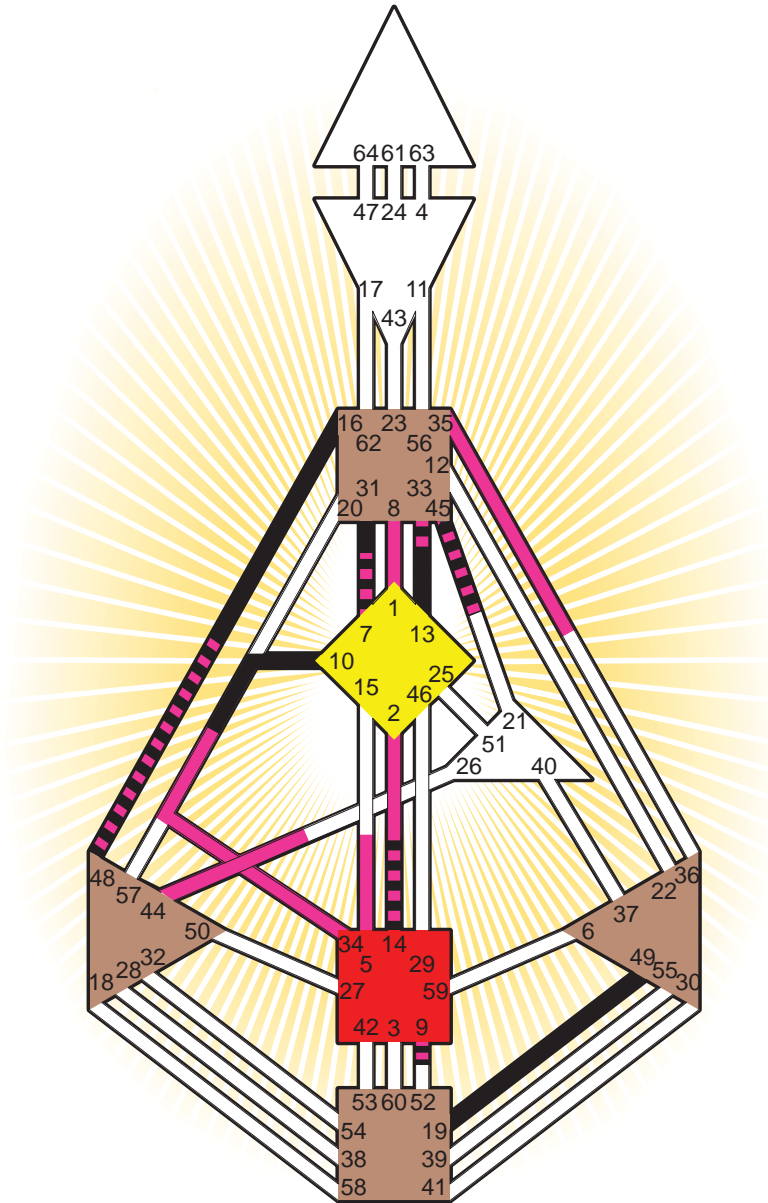

ZEN HUMAN DESIGN

INDIVIDUAL CHART

Dan Quayle

Personality

Indianapolis, IN
 4. February 1947
 11:48:00 CST
 17:48:00 GMT

Design

10. November 1946
 02:13:46 GMT

Rodden Rating **AA**

Definition Type

- No Definition
- Single Definition
- Split Definition
- Triple Split Definition
- Quadruple Split Definition

Mode

- To Wait
- To Do

Defined Centers

- Throat
- Head
- Ji
- Heart
- Sacral
- Root

Awareness

- Mental (Ajna)
- Intuitive (Spleen)
- Emotional (Solar Plexus)

	☉	⊕	☾	♋	♌	♍	♎	♏	♐	♑	♒	♓	
Personality	<u>13.2</u>	<u>7.2</u>	<u>31.1</u>	<u>16.5</u>	<u>9.5</u>	<u>49.6</u>	<u>10.1</u>	<u>19.1</u>	<u>14.1</u>	<u>31.3</u>	<u>45.1</u>	<u>48.2</u>	<u>33.5</u>
Design	<u>1.5</u>	<u>2.5</u>	<u>8.4</u>	<u>35.1</u>	<u>5.1</u>	<u>9.2</u>	<u>14.6</u>	<u>34.3</u>	<u>44.3</u>	<u>33.2</u>	<u>45.5</u>	<u>48.1</u>	<u>7.1</u>