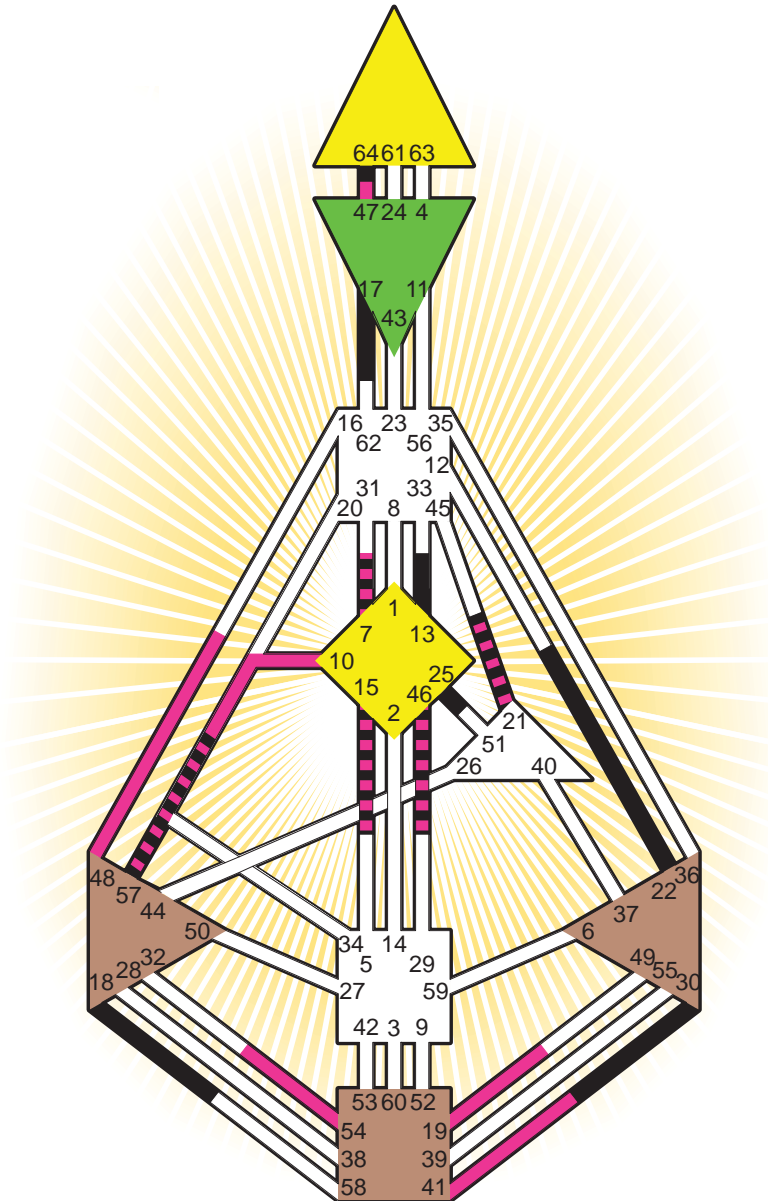

ZEN HUMAN DESIGN

INDIVIDUAL CHART

James Redfield

Personality

Birmingham, AL
 19. March 1950
 17:37:00 CST
 23:37:00 GMT

Design

22. December 1949
 23:14:15 GMT

Rodden Rating **A**

Definition Type

- No Definition
- Single Definition
- Split Definition
- Triple Split Definition
- Quadruple Split Definition

Mode

- To Wait
- To Do

Defined Centers

- Throat
- Head
- Ji
- Heart
- Sacral
- Root

Awareness

- Mental (Ajna)
- Intuitive (Spleen)
- Emotional (Solar Plexus)

	☉	⊕	☾	♋	♌	♍	♎	♏	♐	♑	♒	♓	
Personality	25.1	46.1	21.5	17.4	18.4	22.5	13.2	46.6	30.1	64.4	15.3	57.2	7.4
Design	10.3	15.3	19.5	21.4	48.4	54.3	19.6	46.1	41.3	47.3	15.6	57.3	7.6