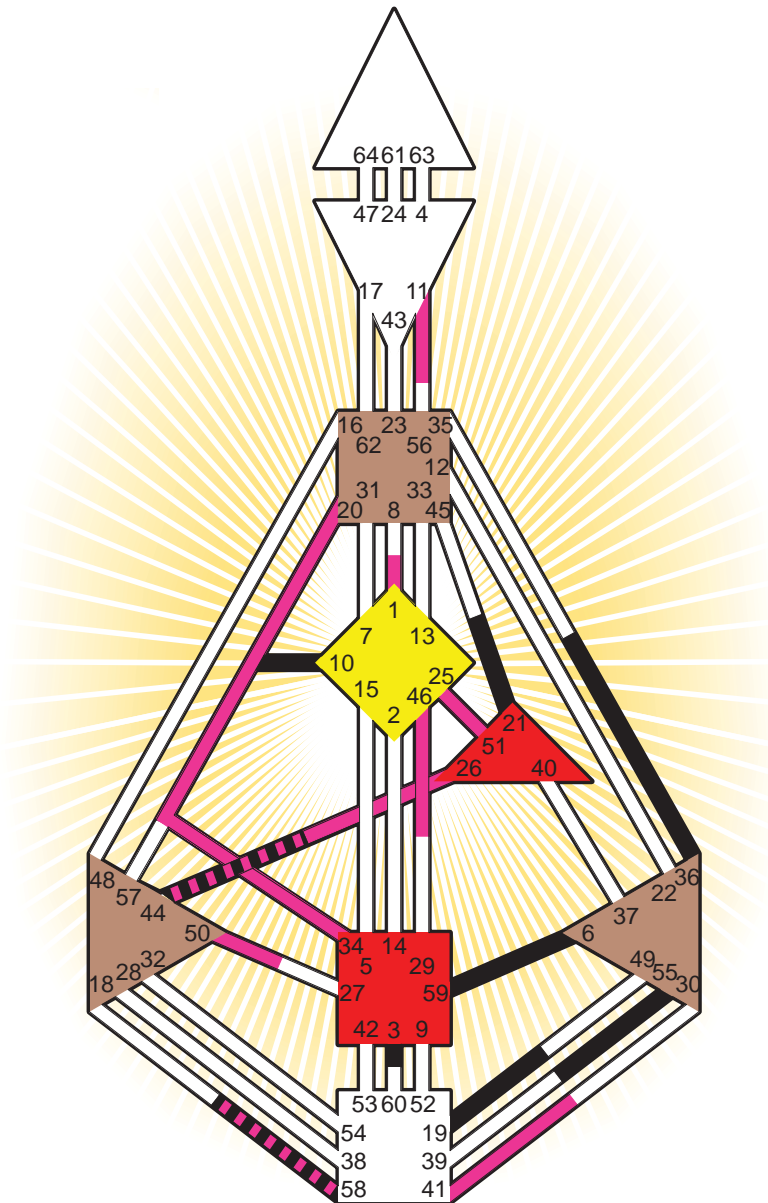

ZEN HUMAN DESIGN

INDIVIDUAL CHART

Rihanna

Personality

Bridgetown, BDS
 20. February 1988
 12:00:00 AST
 16:00:00 GMT

Design

26. November 1987
 01:17:05 GMT

Rodden Rating **C**

Definition Type

- No Definition
- Single Definition
- Split Definition
- Triple Split Definition
- Quadruple Split Definition

Mode

- To Wait
- To Do

Defined Centers

- Throat
- Head
- Ji
- Heart
- Sacral
- Root

Awareness

- Mental (Ajna)
- Intuitive (Spleen)
- Emotional (Solar Plexus)

	☉	⊕	☾	♋	♌	♍	♎	♏	♐	♑	♒	♓	
Personality	55.2	59.2	21.4	36.1	6.1	19.6	21.4	10.1	3.1	10.3	10.3	58.6	44.6
Design	34.4	20.4	41.6	25.3	46.3	1.6	11.6	50.6	51.6	26.5	11.4	58.3	44.4