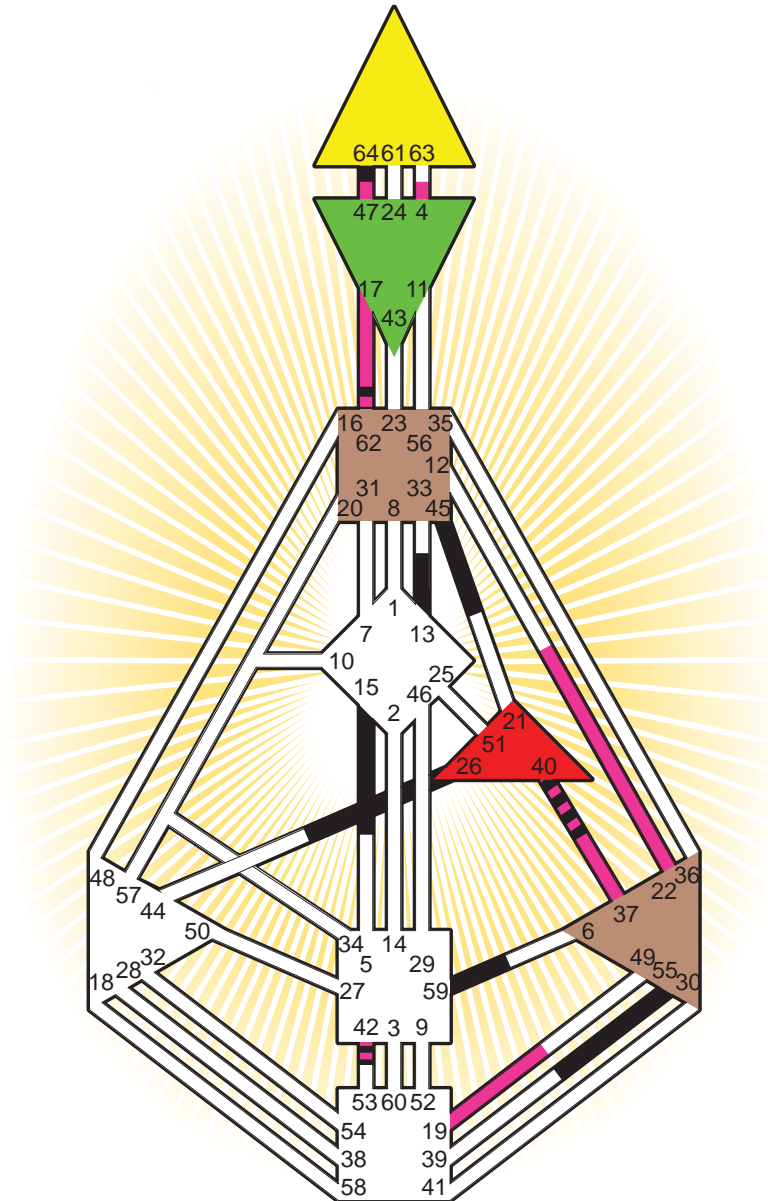

ZEN HUMAN DESIGN

INDIVIDUAL CHART

Joan Riverris

Personality

Brooklyn, NY
8. June 1933
02:00:00 EST
07:00:00 GMT

Design

10. March 1933
01:02:42 GMT

Rodden Rating **A**

Definition Type

- ☐ No Definition
- ☐ Single Definition
- ☒ Split Definition
- ☐ Triple Split Definition
- ☐ Quadruple Split Definition

Mode

- ☒ To Wait
- ☐ To Do

Defined Centers

- ☒ Throat
- ☒ Head
- ☐ Ji
- ☒ Heart
- ☐ Sacral
- ☐ Root

Awareness

- ☒ Mental (Ajna)
- ☐ Intuitive (Spleen)
- ☒ Emotional (Solar Plexus)

	☉	⊕	☾	♋	♌	♍	♎	♏	♐	♑	♒	♓	
Personality	45.1	26.1	26.2	55.2	59.2	15.2	15.2	64.5	64.4	13.4	42.6	40.2	62.2
Design	22.3	47.3	4.5	37.3	40.3	17.3	37.3	40.3	47.2	19.5	42.1	40.3	62.1