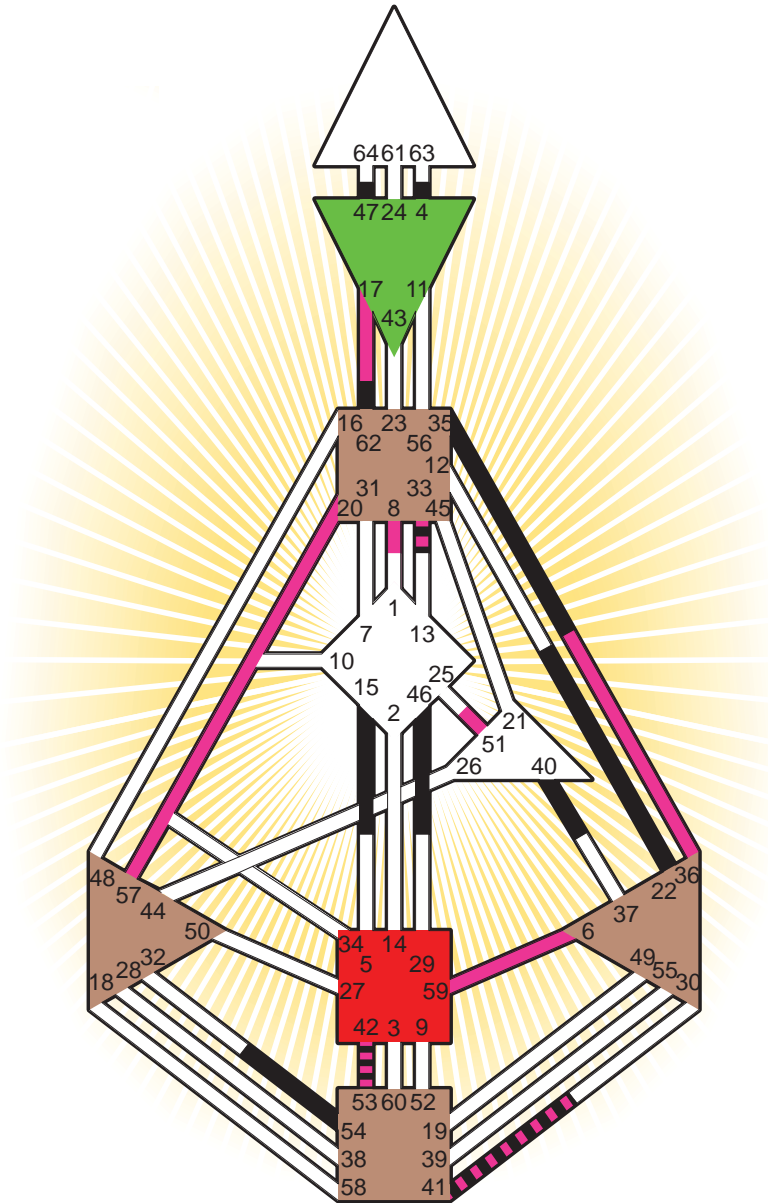

ZEN HUMAN DESIGN

INDIVIDUAL CHART

Donald Rumsfeld

Personality

Chicago, IL
 9. July 1932
 18:40:00 CDT
 23:40:00 GMT

Design

9. April 1932
 13:49:40 GMT

Rodden Rating **AA**

Definition Type

- No Definition
- Single Definition
- Split Definition
- Triple Split Definition
- Quadruple Split Definition

Mode

- To Wait
- To Do

Defined Centers

- Throat
- Head
- Ji
- Heart
- Sacral
- Root

Awareness

- Mental (Ajna)
- Intuitive (Spleen)
- Emotional (Solar Plexus)

	☉	⊕	☾	♋	♌	♍	♎	♏	♐	♑	♒	♓	
Personality	<u>53.3</u>	<u>54.3</u>	<u>46.5</u>	<u>22.3</u>	<u>47.3</u>	<u>33.5</u>	<u>15.4</u>	<u>35.2</u>	4.5	41.1	<u>42.3</u>	40.1	<u>62.1</u>
Design	<u>51.5</u>	<u>57.5</u>	8.4	<u>36.4</u>	<u>6.4</u>	<u>42.1</u>	<u>20.5</u>	<u>17.2</u>	33.6	41.2	<u>51.5</u>	<u>59.6</u>	<u>53.6</u>