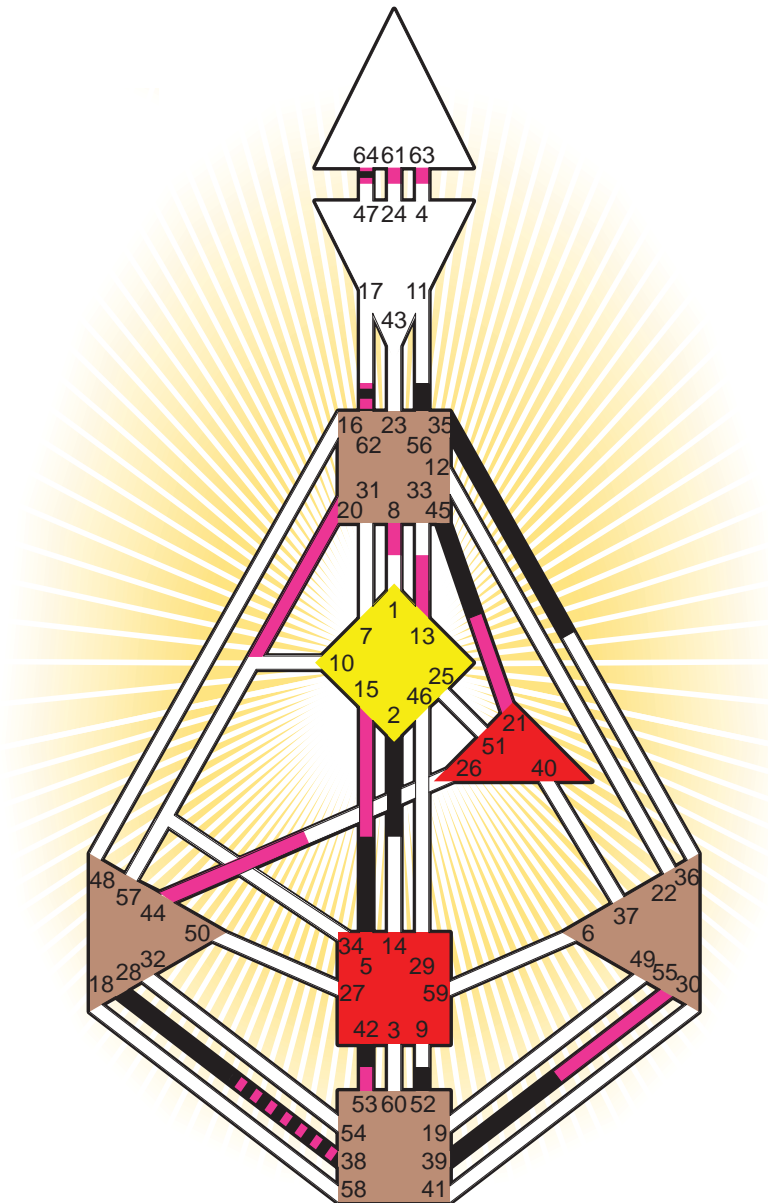

ZEN HUMAN DESIGN

INDIVIDUAL CHART

Marquis de Sade

Personality

Paris, F
2. June 1740
17:00:00 LMT
16:50:40 GMT

Design

4. March 1740
12:32:58 GMT

Rodden Rating **AA**

Definition Type

- ☐ No Definition
- ☐ Single Definition
- ☒ Split Definition
- ☐ Triple Split Definition
- ☐ Quadruple Split Definition

Mode

- ☐ To Wait
- ☒ To Do

Defined Centers

- ☒ Throat
- ☐ Head
- ☒ Ji
- ☒ Heart
- ☒ Sacral
- ☒ Root

Awareness

- ☐ Mental (Ajna)
- ☒ Intuitive (Spleen)
- ☒ Emotional (Solar Plexus)

	☉	⊕	☾	♋	♌	♍	♎	♏	♐	♑	♒	♓	
Personality	35.1	<u>5.1</u>	64.3	<u>39.6</u>	<u>38.6</u>	2.6	56.1	<u>42.5</u>	<u>45.1</u>	62.2	<u>38.5</u>	52.1	<u>28.5</u>
Design	63.4	64.4	20.6	62.1	61.1	<u>55.3</u>	<u>21.5</u>	13.3	8.6	<u>53.3</u>	<u>38.5</u>	<u>15.5</u>	<u>44.2</u>