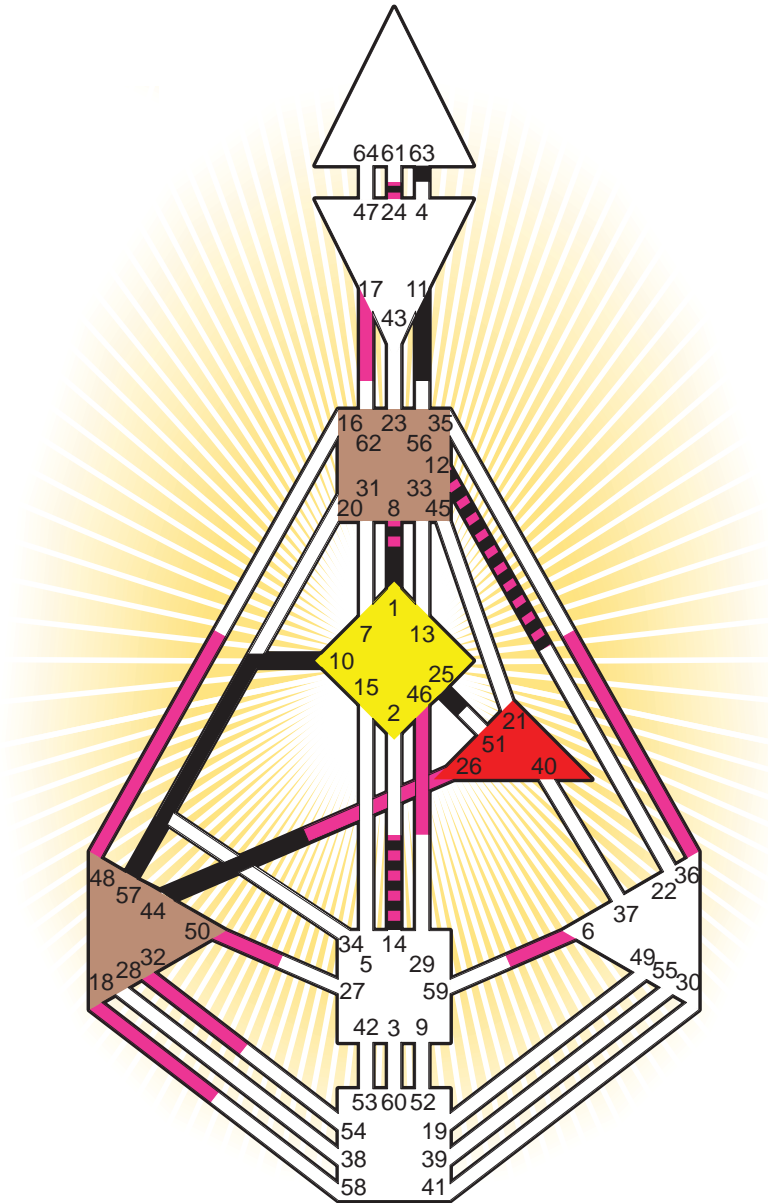

ZEN HUMAN DESIGN

INDIVIDUAL CHART

George Santayana

Personality

Madrid, E
 16. December 1863
 21:00:00 LMT
 21:14:44 GMT

Design

19. September 1863
 23:13:02 GMT

Rodden Rating **AA**

Definition Type

- No Definition
- Single Definition
- Split Definition
- Triple Split Definition
- Quadruple Split Definition

Mode

- To Wait
- To Do

Defined Centers

- Throat
- Head
- Ji
- Heart
- Sacral
- Root

Awareness

- Mental (Ajna)
- Intuitive (Spleen)
- Emotional (Solar Plexus)

	☉	⊕	☾	♋	♌	♍	♎	♏	♐	♑	♒	♓	
Personality	11.2	12.2	63.6	14.4	8.4	10.5	44.1	14.6	1.5	57.2	12.1	25.6	24.4
Design	6.5	36.5	26.2	14.6	8.6	32.2	48.1	46.3	50.3	18.4	12.3	17.2	24.5