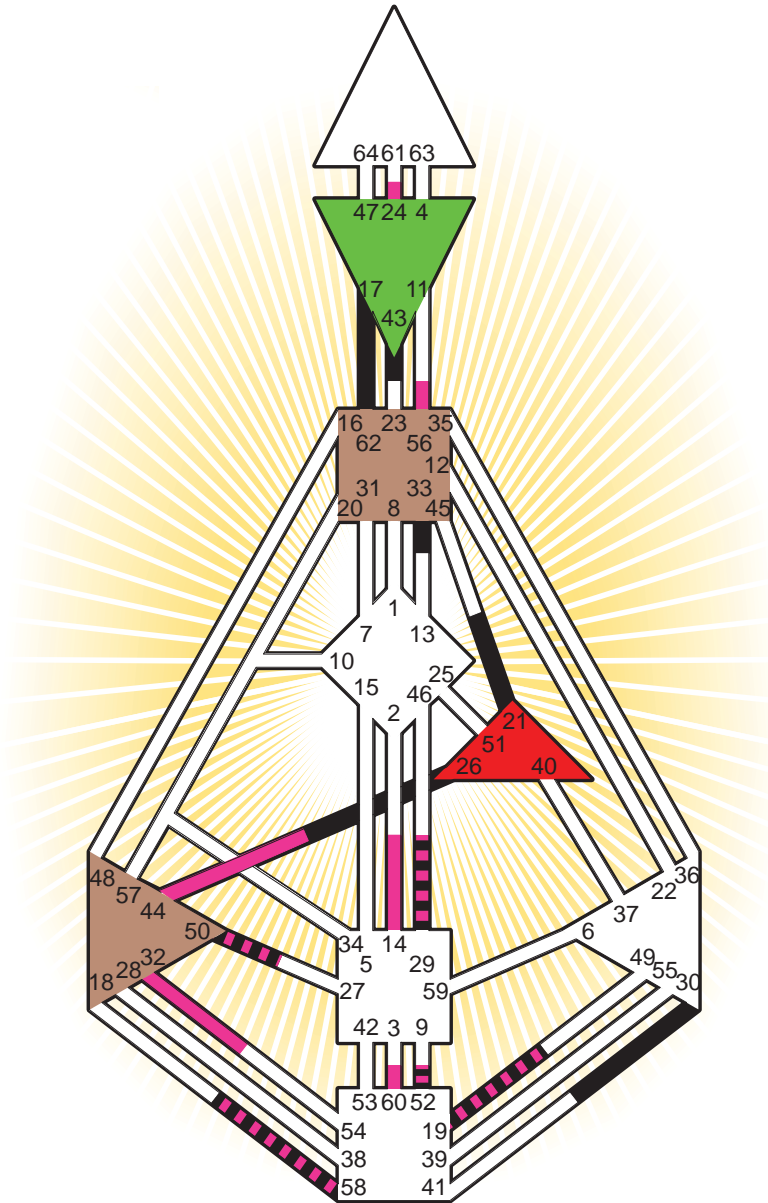

ZEN HUMAN DESIGN

INDIVIDUAL CHART

Nicolas Sarkozy

Personality

Paris, F
 28. January 1955
 22:00:00 MET
 21:00:00 GMT

Design

3. November 1954
 03:26:20 GMT

Rodden Rating **A**

Definition Type

- No Definition
- Single Definition
- Split Definition
- Triple Split Definition
- Quadruple Split Definition

Mode

- To Wait
- To Do

Defined Centers

- Throat
- Head
- Ji
- Heart
- Sacral
- Root

Awareness

- Mental (Ajna)
- Intuitive (Spleen)
- Emotional (Solar Plexus)

	☉	⊕	☾	♋	♌	♍	♎	♏	♐	♑	♒	♓	
Personality	19.1	33.1	<u>17.5</u>	58.2	52.2	30.3	<u>26.5</u>	21.1	<u>62.3</u>	43.2	<u>62.5</u>	50.2	29.2
Design	<u>44.3</u>	24.3	<u>60.6</u>	58.4	52.4	50.6	14.5	19.1	56.4	<u>44.5</u>	56.2	32.6	29.3