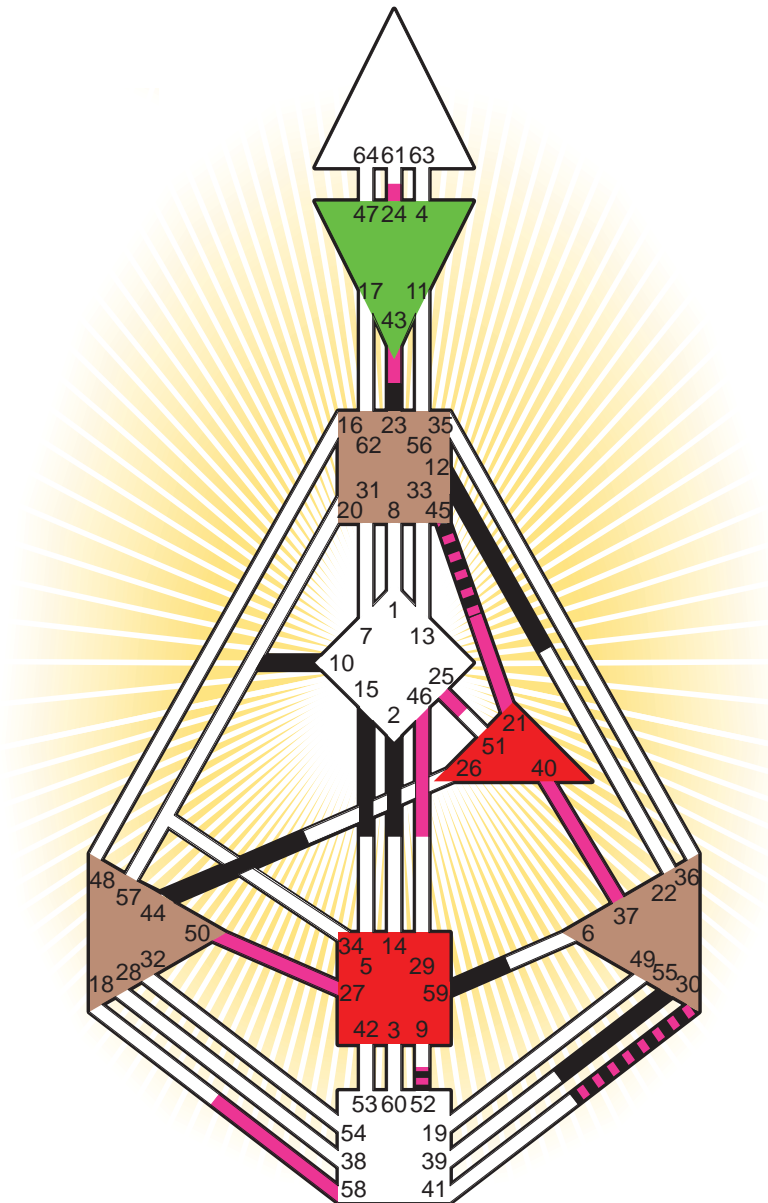

ZEN HUMAN DESIGN

INDIVIDUAL CHART

Jean-Paul Sartre

Personality

Paris, F
 21. June 1905
 18:45:00 LMT
 18:35:40 GMT

Design

22. March 1905
 23:25:02 GMT

Rodden Rating **AA**

Definition Type

- No Definition
- Single Definition
- Split Definition
- Triple Split Definition
- Quadruple Split Definition

Mode

- To Wait
- To Do

Defined Centers

- Throat
- Head
- Ji
- Heart
- Sacral
- Root

Awareness

- Mental (Ajna)
- Intuitive (Spleen)
- Emotional (Solar Plexus)

	☉	⊕	☾	♋	♌	♍	♎	♏	♐	♑	♒	♓	
Personality	15.2	10.2	30.2	59.3	55.3	12.5	2.2	44.1	23.6	55.3	10.5	52.4	45.5
Design	25.4	46.4	<u>50.1</u>	<u>40.4</u>	<u>37.4</u>	<u>21.5</u>	24.4	<u>43.6</u>	<u>27.2</u>	30.4	58.1	52.2	<u>45.3</u>