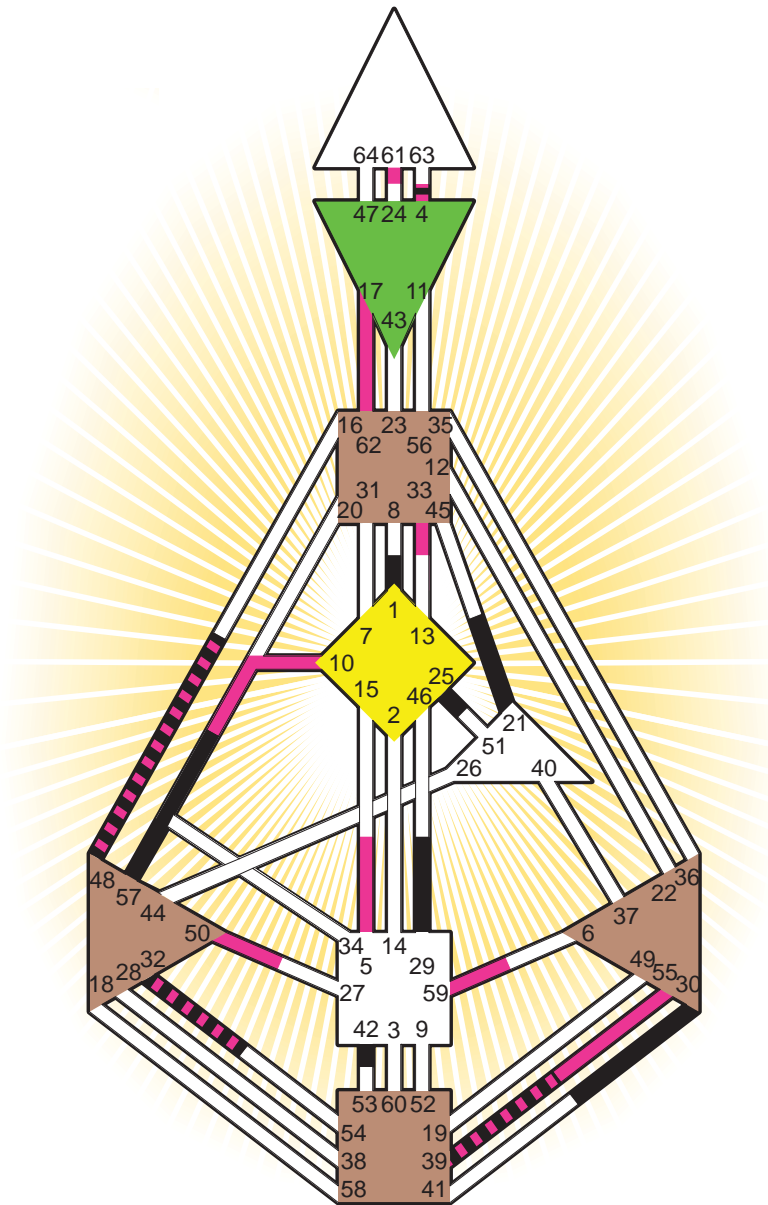

ZEN HUMAN DESIGN

INDIVIDUAL CHART

Steven Seagal

Personality

Lansing, MI
 10. April 1952
 13:54:00 EST
 18:54:00 GMT

Design

14. January 1952
 01:50:12 GMT

Rodden Rating **AA**

Definition Type

- No Definition
- Single Definition
- Split Definition
- Triple Split Definition
- Quadruple Split Definition

Mode

- To Wait
- To Do

Defined Centers

- Throat
- Head
- Ji
- Heart
- Sacral
- Root

Awareness

- Mental (Ajna)
- Intuitive (Spleen)
- Emotional (Solar Plexus)

	☉	⊕	☾	♋	♌	♍	♎	♏	♐	♑	♒	♓	
Personality	42.1	32.1	32.6	30.6	29.6	21.3	25.3	1.4	42.6	48.2	39.1	57.6	4.1
Design	61.3	62.3	33.6	55.1	59.1	10.3	5.3	50.1	17.4	48.6	39.3	32.1	4.3