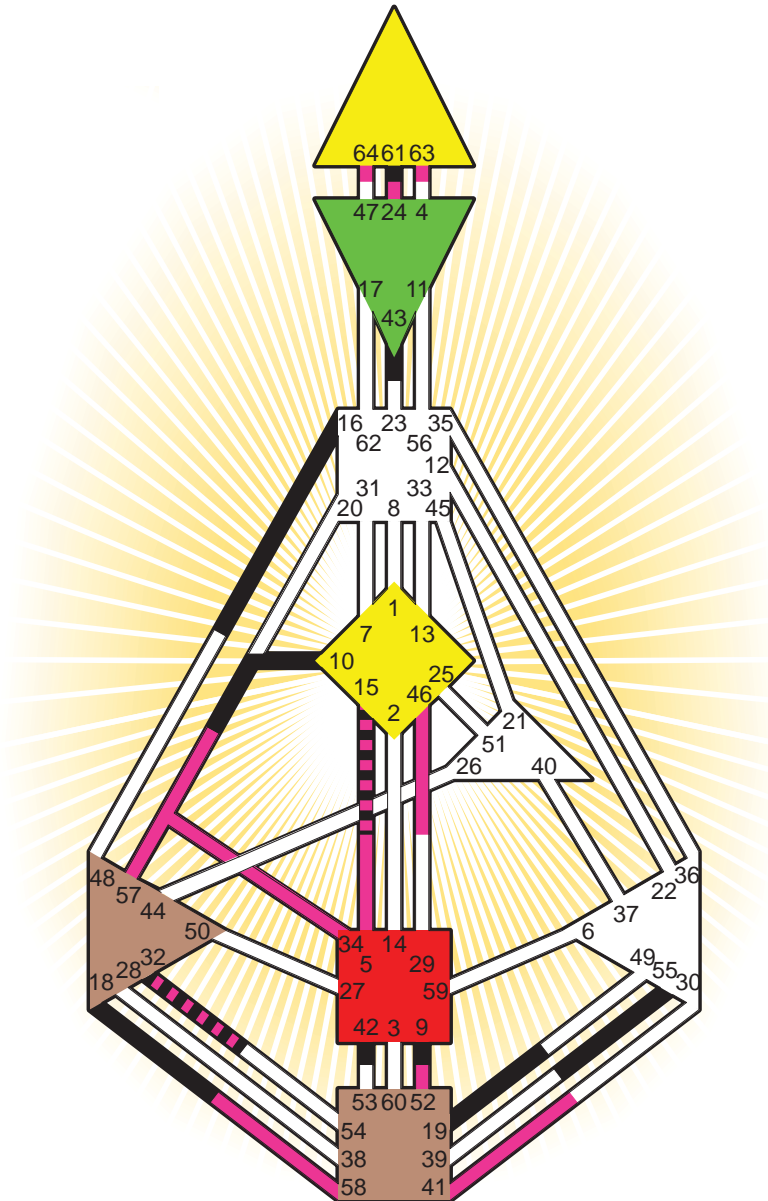

ZEN HUMAN DESIGN

INDIVIDUAL CHART

Monica Seles

Personality

Novi Sad, YU
 2. December 1973
 12:00:00 MET
 11:00:00 GMT

Design

4. September 1973
 20:00:15 GMT

Rodden Rating **C**

Definition Type

- No Definition
- Single Definition
- Split Definition
- Triple Split Definition
- Quadruple Split Definition

Mode

- To Wait
- To Do

Defined Centers

- Throat
- Ji
- Sacral
- Head
- Heart
- Root

Awareness

- Mental (Ajna)
- Intuitive (Spleen)
- Emotional (Solar Plexus)

	☉	⊕	☾	♋	♌	♍	♎	♏	♐	♑	♒	♓	
Personality	<u>9.5</u>	<u>16.5</u>	<u>55.4</u>	<u>10.1</u>	<u>15.1</u>	<u>43.3</u>	<u>61.6</u>	<u>42.6</u>	<u>19.1</u>	<u>15.5</u>	<u>32.6</u>	<u>9.2</u>	<u>18.3</u>
Design	<u>64.1</u>	<u>63.1</u>	<u>5.4</u>	<u>58.2</u>	<u>52.2</u>	<u>64.3</u>	<u>57.6</u>	<u>24.1</u>	<u>41.2</u>	<u>15.6</u>	<u>32.1</u>	<u>34.5</u>	<u>46.6</u>