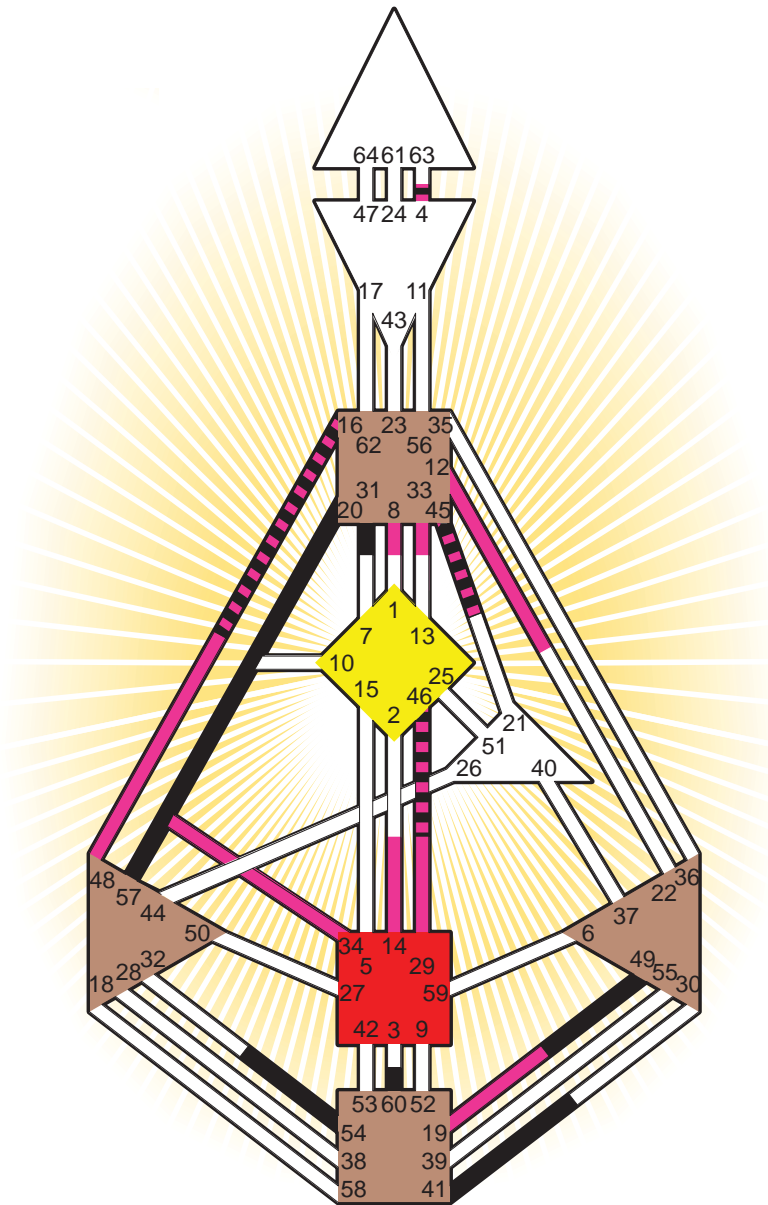

ZEN HUMAN DESIGN

INDIVIDUAL CHART

Jerry Springer

Personality

London, GBE
 13. February 1944
 23:45:00 WET/S
 22:45:00 GMT

Design

19. November 1943
 08:15:17 GMT

Rodden Rating **A**

Definition Type

- No Definition
- Single Definition
- Split Definition
- Triple Split Definition
- Quadruple Split Definition

Mode

- To Wait
- To Do

Defined Centers

- Throat
- Head
- Ji
- Heart
- Sacral
- Root

Awareness

- Mental (Ajna)
- Intuitive (Spleen)
- Emotional (Solar Plexus)

	☉	⊕	☾	♋	♌	♍	♎	♏	♐	♑	♒	♓	
Personality	<u>49.6</u>	4.6	<u>57.1</u>	31.5	41.5	60.6	54.6	<u>16.6</u>	4.4	45.3	<u>20.6</u>	<u>46.6</u>	31.6
Design	<u>14.2</u>	8.2	4.1	33.3	<u>19.3</u>	<u>34.2</u>	<u>48.1</u>	<u>45.2</u>	<u>29.2</u>	12.3	<u>16.2</u>	<u>46.6</u>	<u>33.2</u>