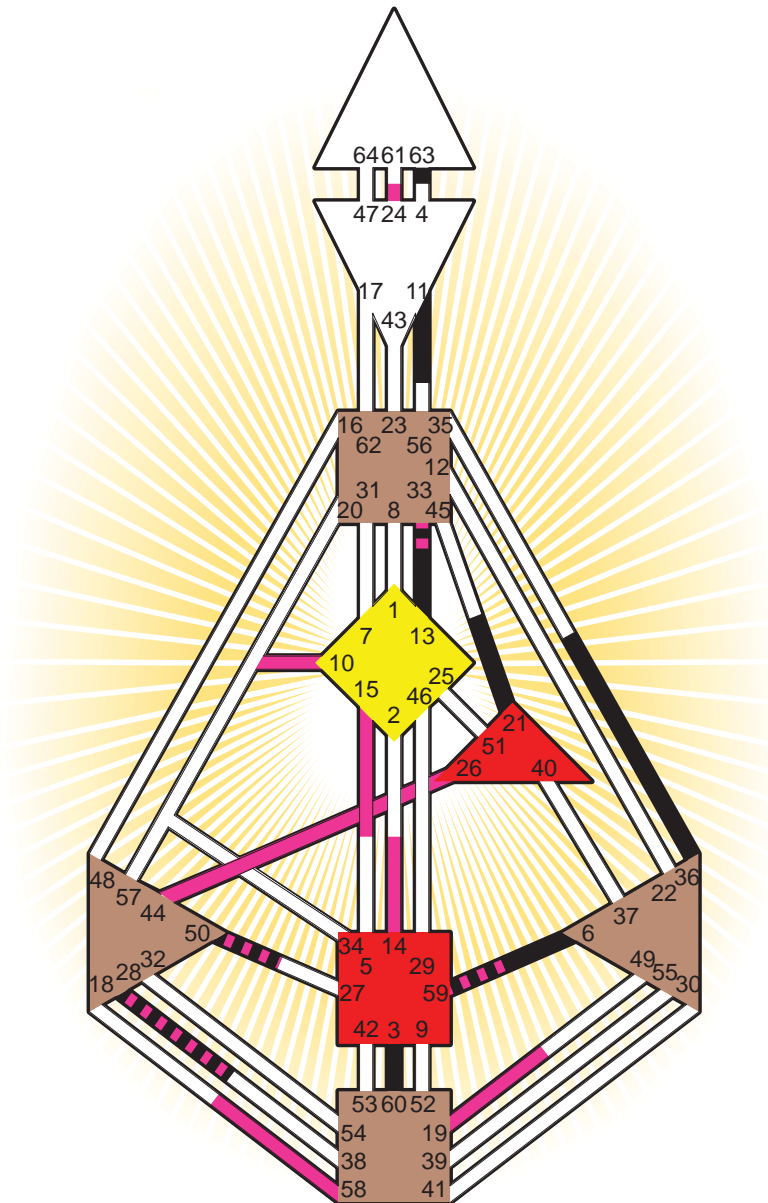

ZEN HUMAN DESIGN

INDIVIDUAL CHART

Sharon Stone

Personality

Meadville Junction, PA
 18. March 1958
 16:52:00 EST
 21:52:00 GMT

Design

21. December 1957
 21:59:29 GMT

Rodden Rating **C**

Definition Type

- No Definition
- Single Definition
- Split Definition
- Triple Split Definition
- Quadruple Split Definition

Mode

- To Wait
- To Do

Defined Centers

- Throat
- Head
- Ji
- Heart
- Sacral
- Root

Awareness

- Mental (Ajna)
- Intuitive (Spleen)
- Emotional (Solar Plexus)

	☉	⊕	☾	♋	♌	♍	♎	♏	♐	♑	♒	♓	
Personality	36.6	6.6	63.1	50.6	3.6	21.3	13.1	60.6	50.5	11.4	33.1	28.3	59.1
Design	10.2	15.2	58.5	44.2	24.2	58.6	19.4	14.6	50.1	26.2	33.4	28.3	59.3