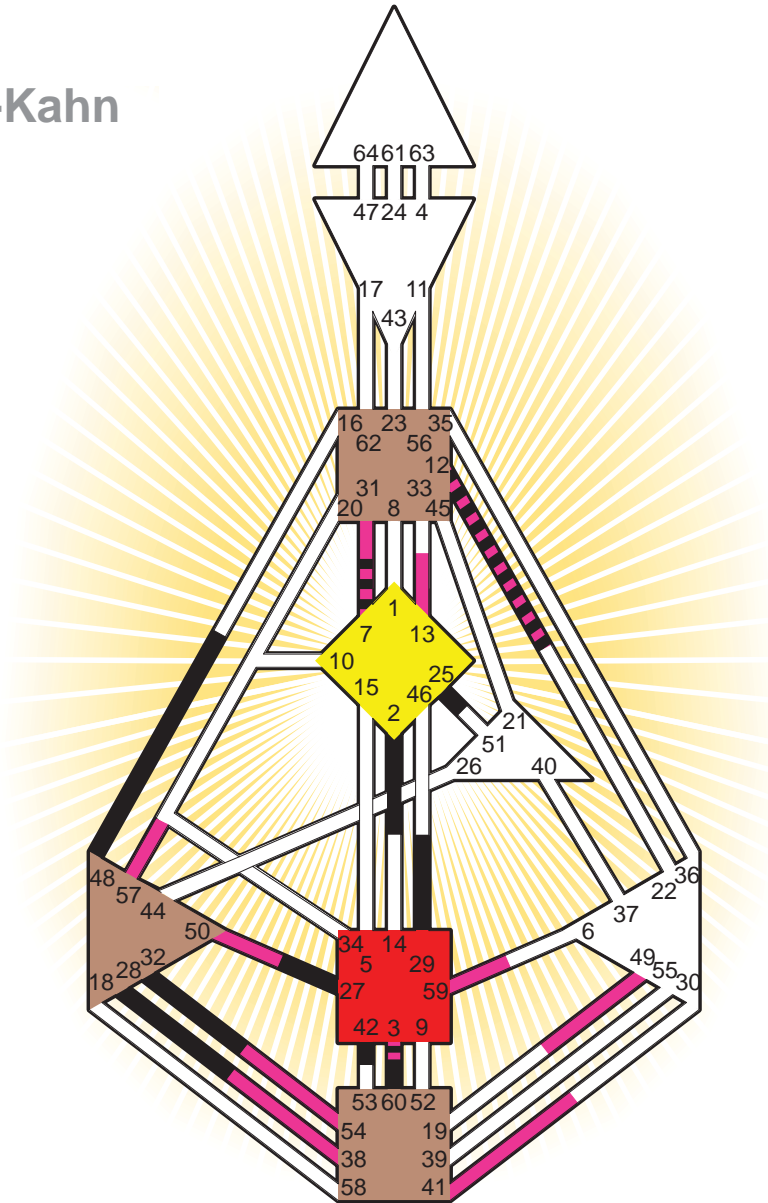

Dominique Strauss-Kahn

Personality

Neuilly sur Seine, F
25. April 1949
11:10:00 MET
10:10:00 GMT

Design

27. January 1949
03:11:52 GMT

Rodden Rating **AA**

Definition Type

- ☐ No Definition
- ☐ Single Definition
- ☒ Split Definition
- ☐ Triple Split Definition
- ☐ Quadruple Split Definition

Mode

- ☒ To Wait
- ☐ To Do

Defined Centers

- ☒ Throat
- ☐ Head
- ☒ Ji
- ☐ Heart
- ☒ Sacral
- ☒ Root

Awareness

- ☐ Mental (Ajna)
- ☒ Intuitive (Spleen)
- ☐ Emotional (Solar Plexus)

	☉	⊕	☾	♋	♌	♍	♎	♏	♐	♑	♒	♓	
Personality	27.4	28.4	25.6	42.6	32.6	2.6	27.6	3.1	60.6	29.6	12.6	48.4	7.1
Design	41.6	31.6	38.6	3.4	50.4	49.1	54.3	13.5	54.2	59.5	12.5	57.1	7.3